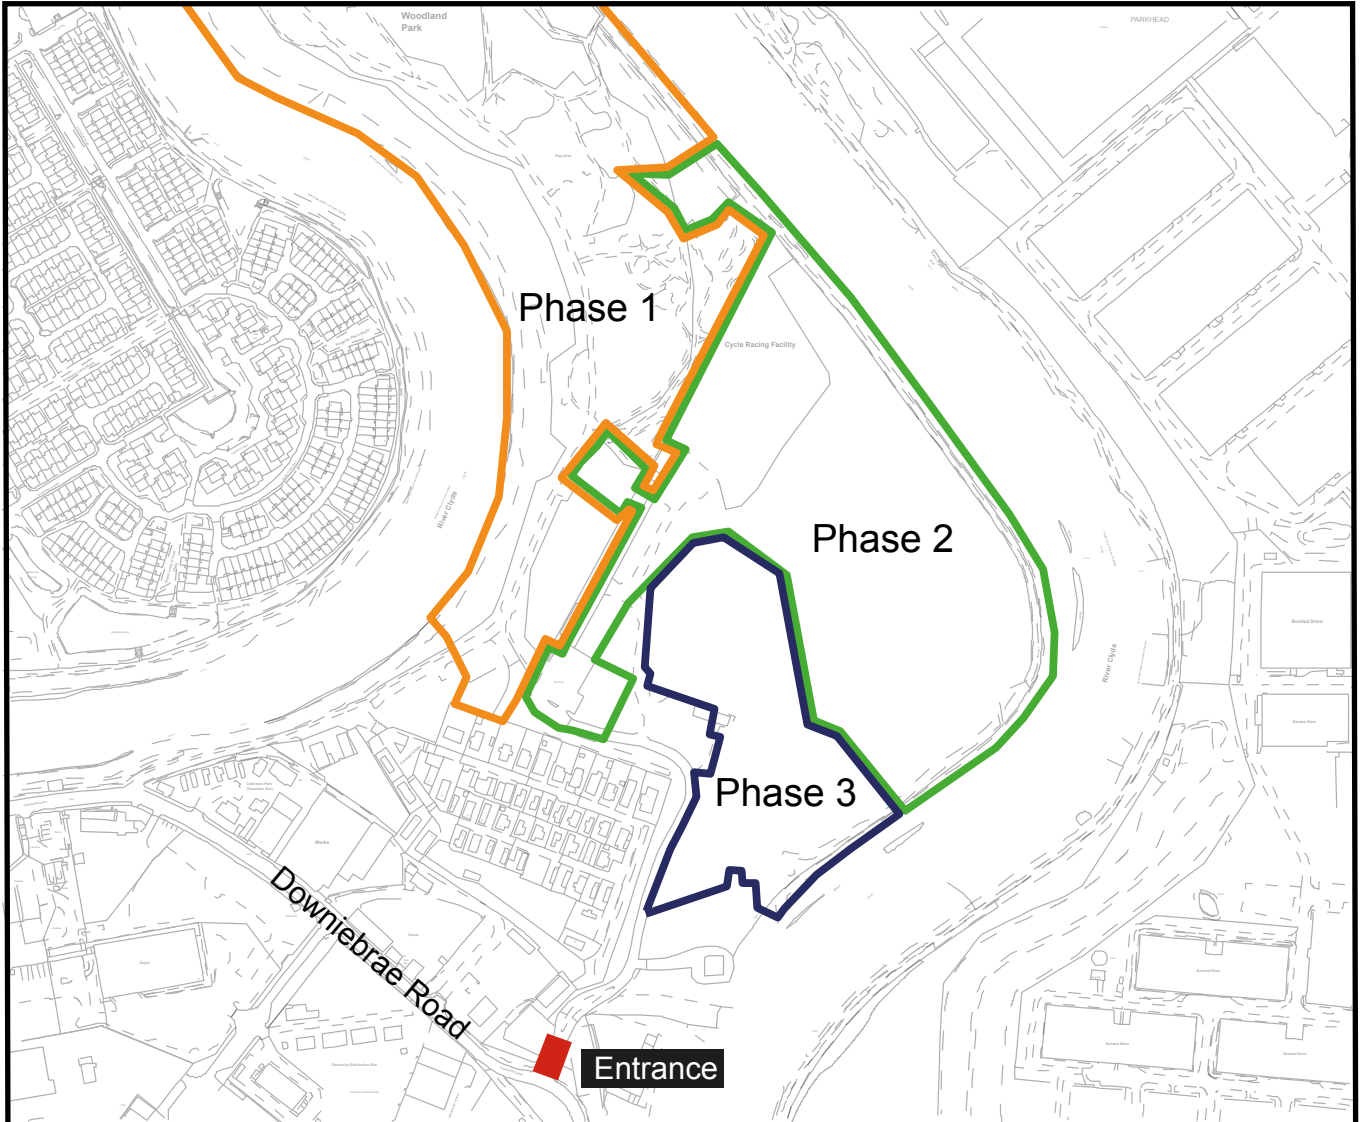

# Cuningar Loop, Rutherglen

This map is based upon Ordnance Survey material with the permission of the Controller of Her Majesty's Stationery Office. © Crown copyright. Unauthorised reproduction infringes Crown Copyright and may lead to prosecution or civil proceedings. South Lanarkshire Licence Number 100020730