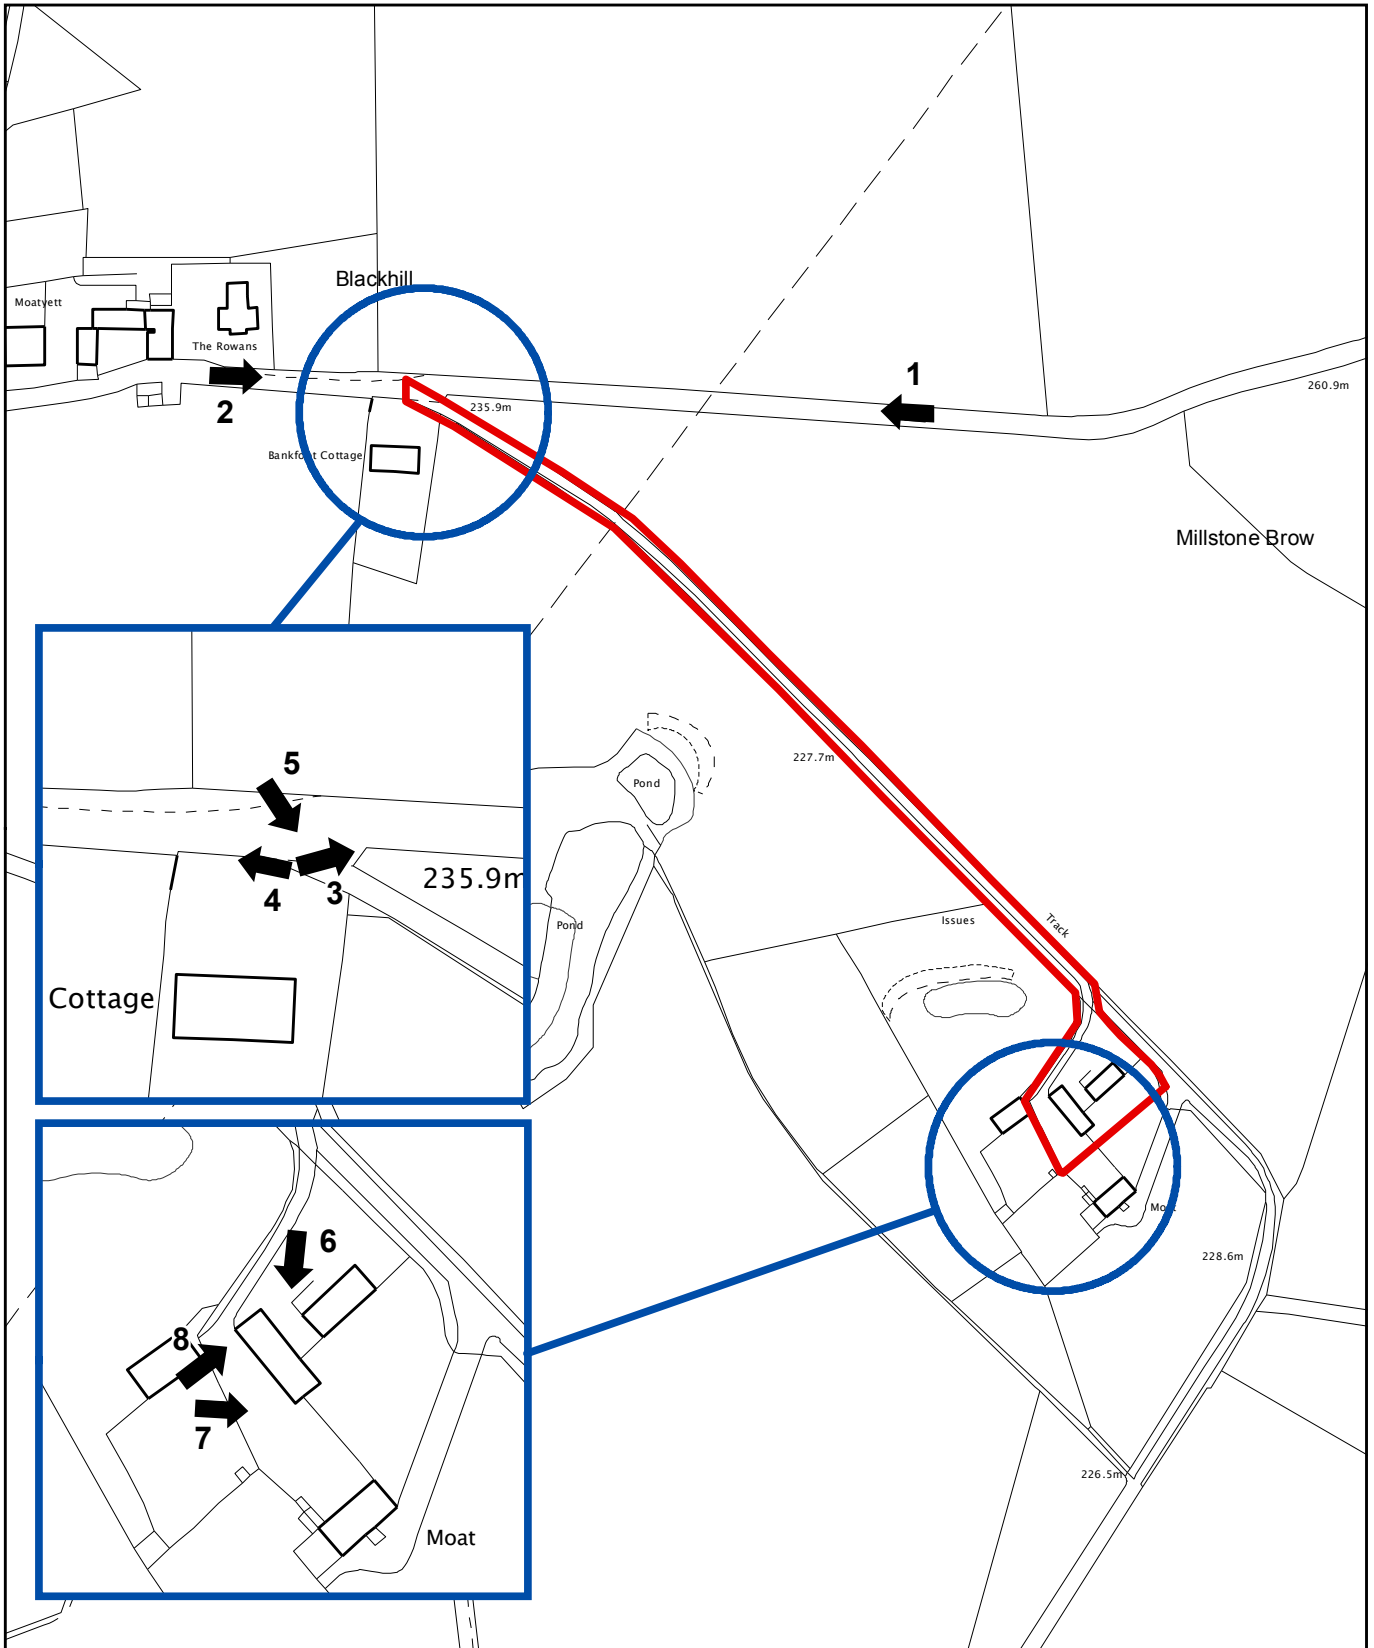

Appendix 3

Site photographs and location plan

**Planning Review PLRB/NOR CL/11/001
Moat House, Hawksland Road, Lesmahagow**

This map indicates from where photographs were taken

-  CL/11/001 Application Site
-  Viewpoints

Scale: 1:2,500
Date:

Reproduction by permission of Ordnance Survey on behalf of HMSO. © Crown copyright and database right 2011. All rights reserved. Ordnance Survey Licence number 100020730

O:\Enterprise\Planning\Local Planning\MXD by Subject\Location Plans

O:\Enterprise\Planning\Local Planning\MXD by Subject\Location Plans

Photo 1

Photo 2

Photo 3

Photo 4

Photo 5

Photo 6

Photo 7