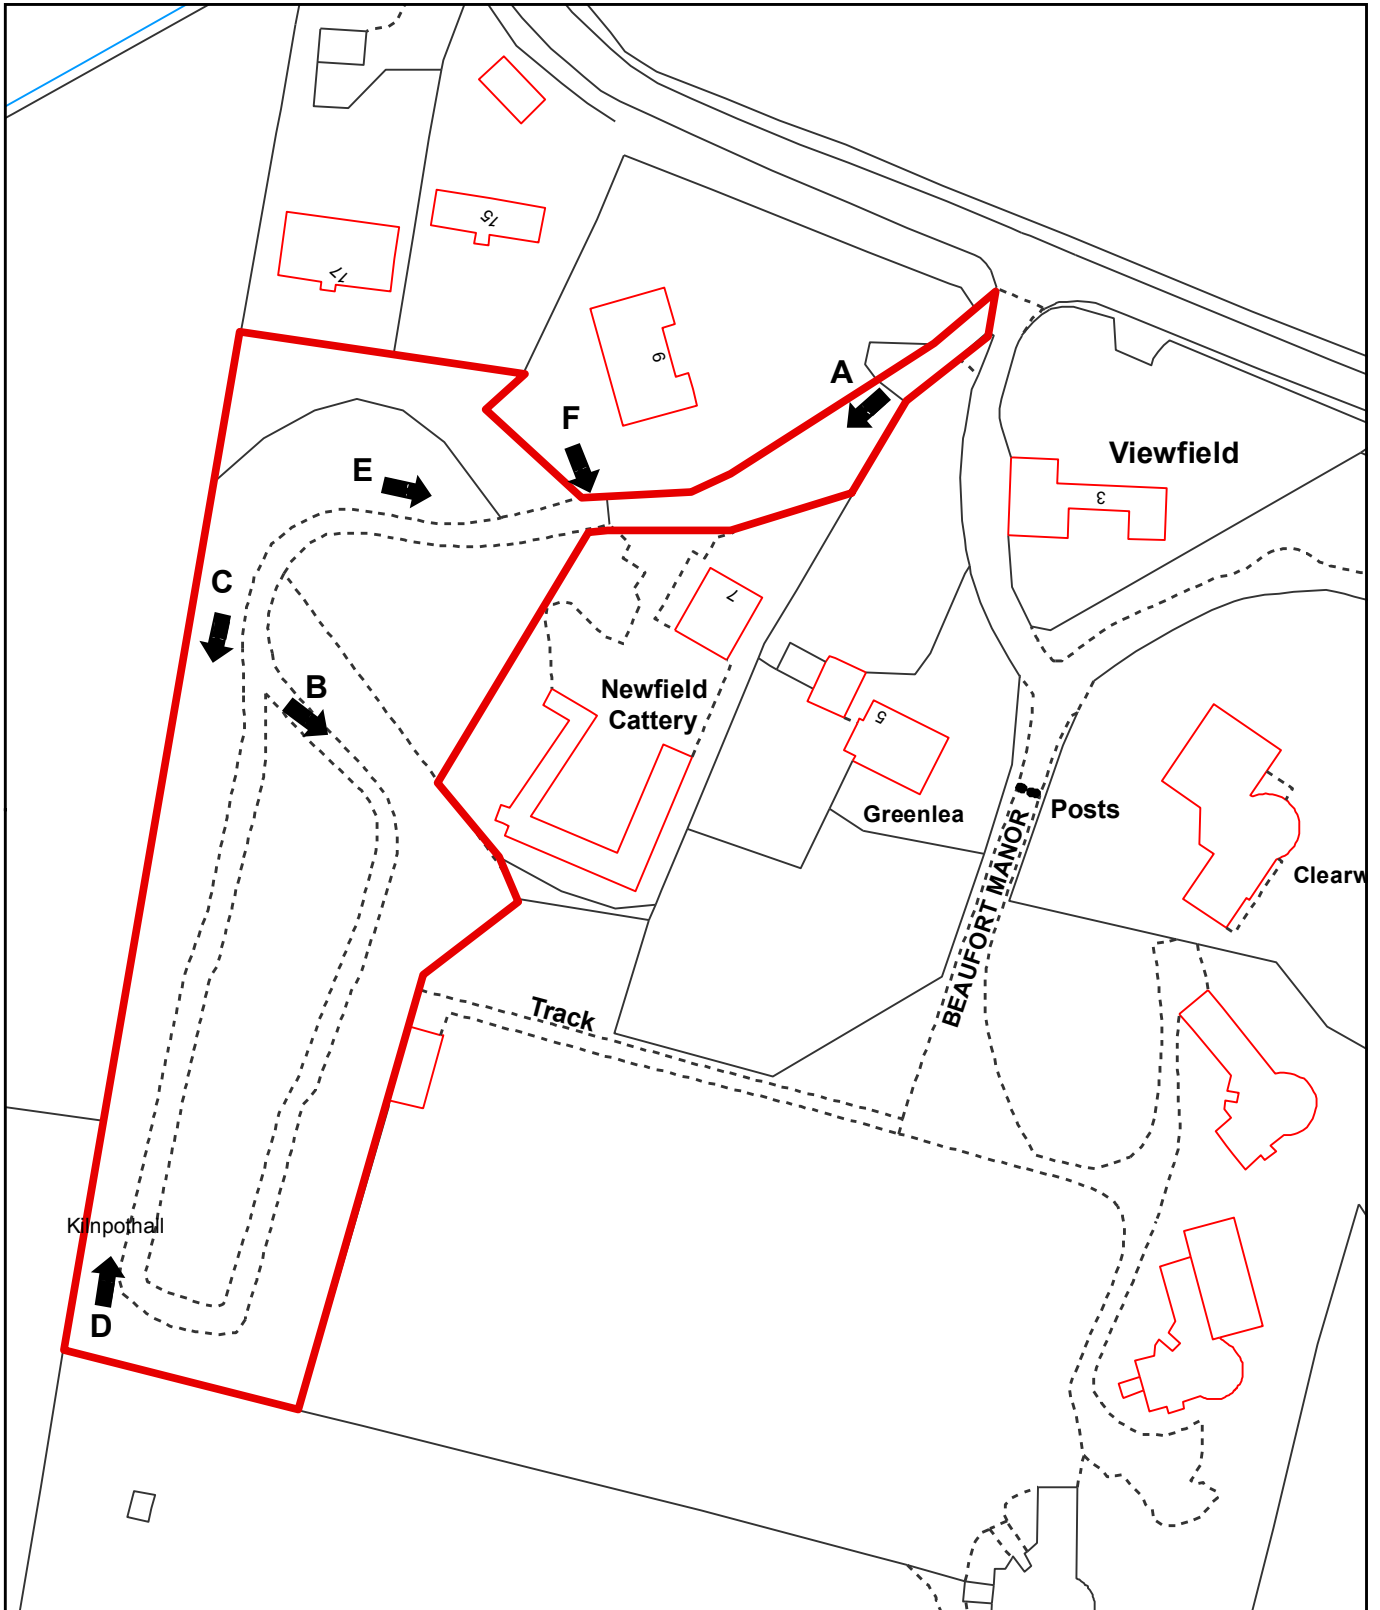

Appendix 3

Site photographs and location plan

Photo A

Photo B

Photo C

Photo D

Photo E

Photo F

Planning Review PLRB/NOR/HM/17/001 Greenlea Caravan Storage, Muttonhole Road, Hamilton

Erection of house in association with established caravan storage business (Planning in principle)

This map indicates from where photographs were taken

-  Application site
-  Photograph viewpoints
-  Settlement Boundary

Scale: 1:1,250

Date:

© Crown copyright and database rights 2016.
Ordnance Survey
100020730