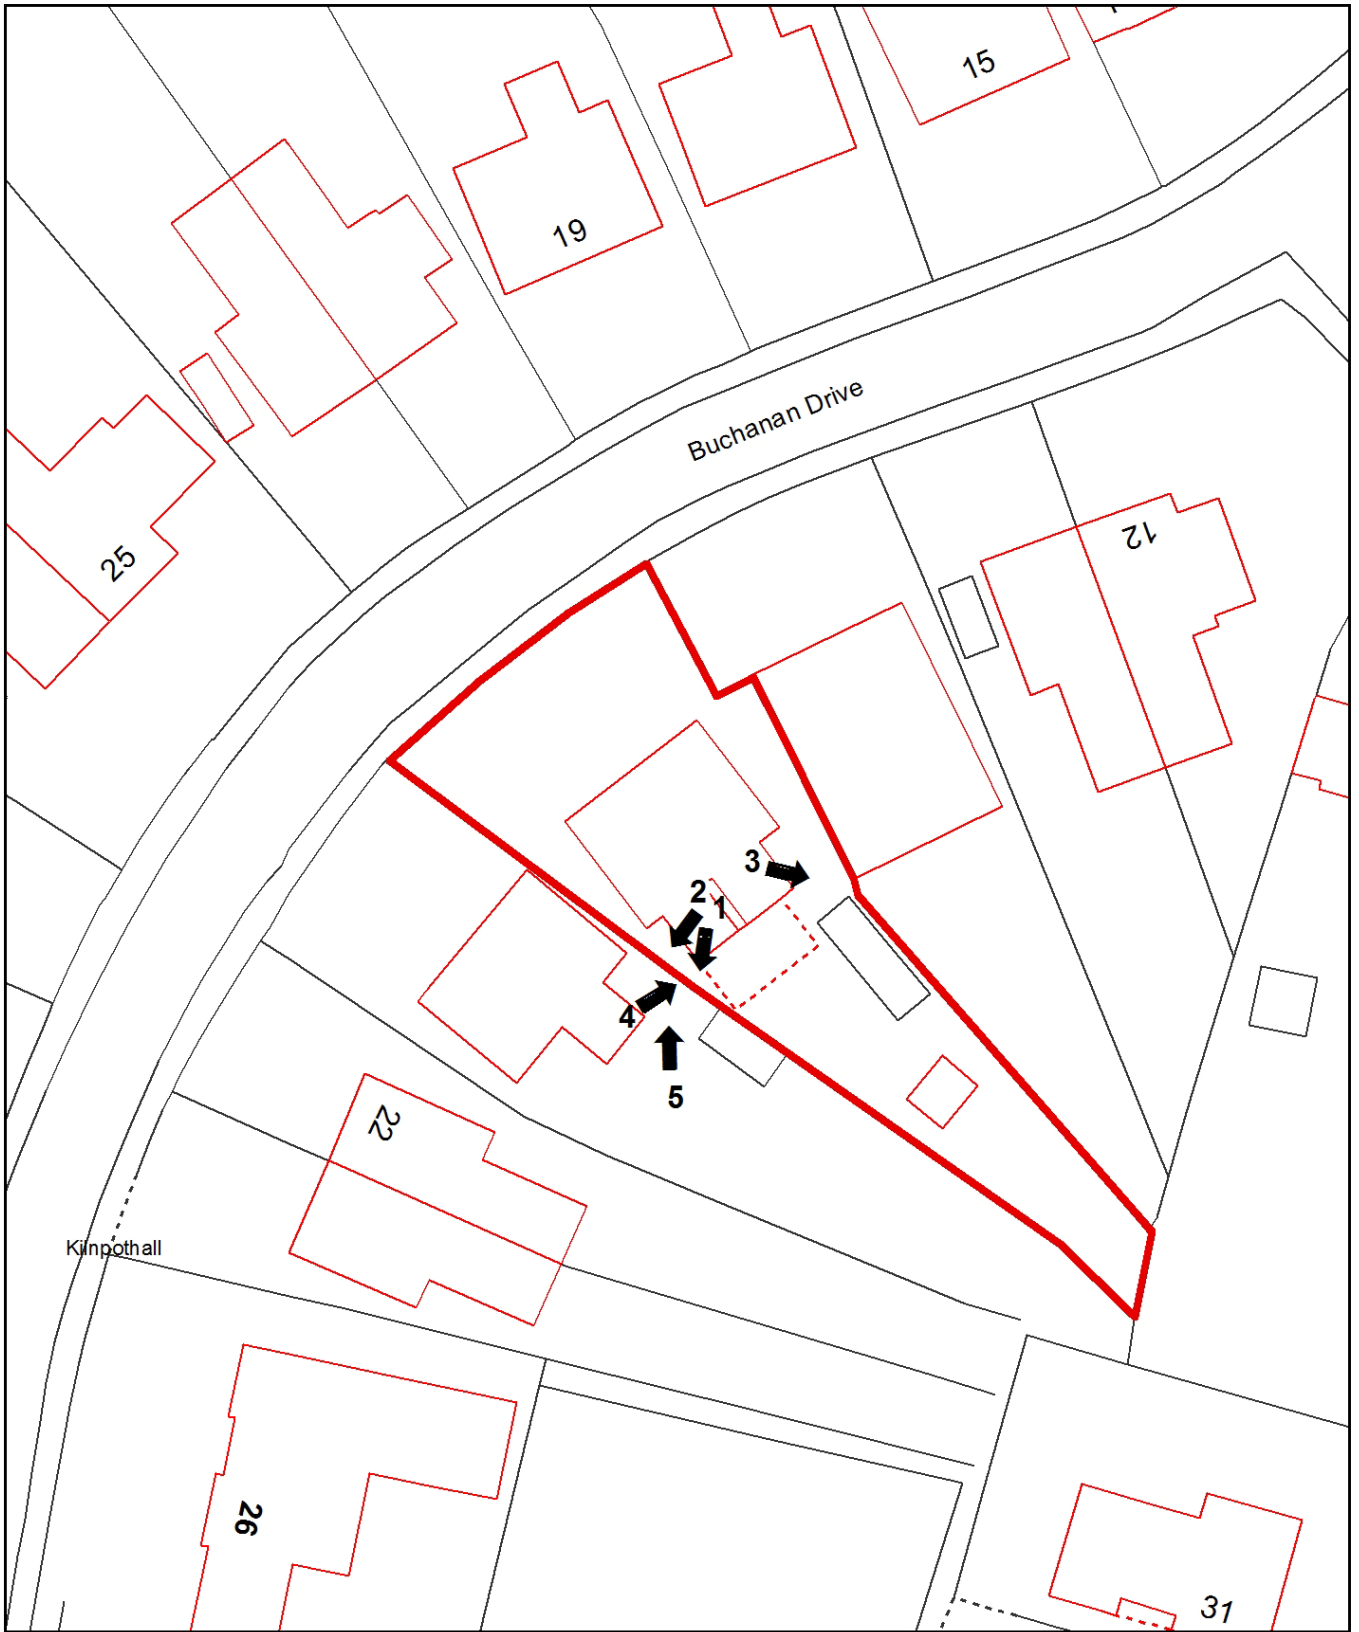

# Appendix 3

**Site photographs and location plan**

# 18 Buchanan Drive, Cambuslang

1

2

3

4

5

Planning Review PLRB/NOR/CR/17/0104  
18 Buchanan Drive, Cambuslang

This map indicates from where photographs were taken

-  Application site
-  Photograph viewpoints

Scale: 1:500

Date:

© Crown copyright and database rights 2018.  
Ordnance Survey  
100020730