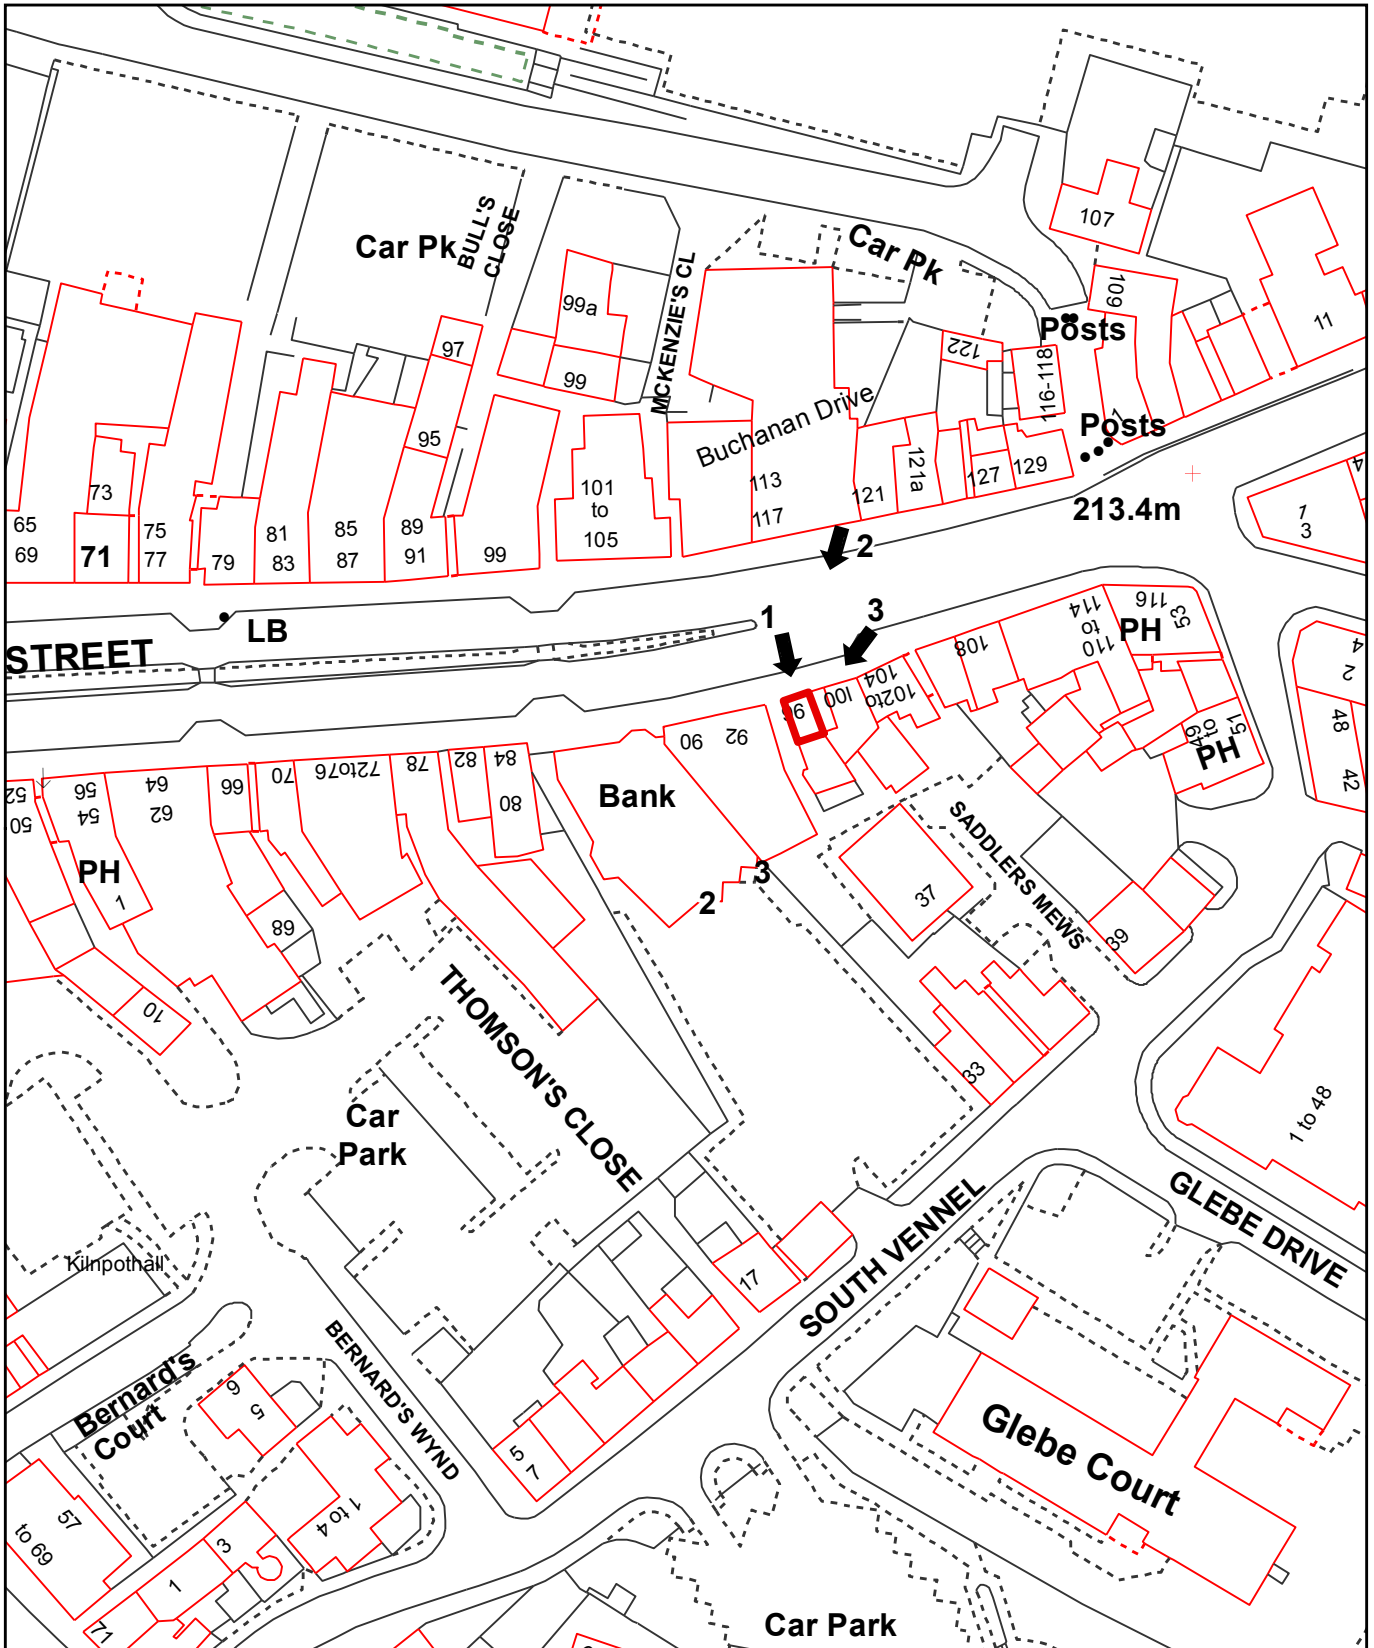

Appendix 3

3c

Site photographs and location plan

Photos of Site.

Photo 1. – Shop front

Photo 2 – High Street from North side

Photo 3 – High St from South side

Planning Review PLRB/NOR/CL/17/0445
 Auids, 96 high Street, Lanark

This map indicates from where photographs were taken

-  Application site
-  Photograph viewpoints

Community and Enterprise Resources
 Planning and Economic Development

Scale: 1:1,000

Date:

© Crown copyright and database rights 2018 OS 100020730. You are permitted to use this data solely to enable you to respond to, or interact with, the organisation that provided you with the data. You are not permitted to copy, sub-licence, distribute or sell any of this data to third parties in any form.