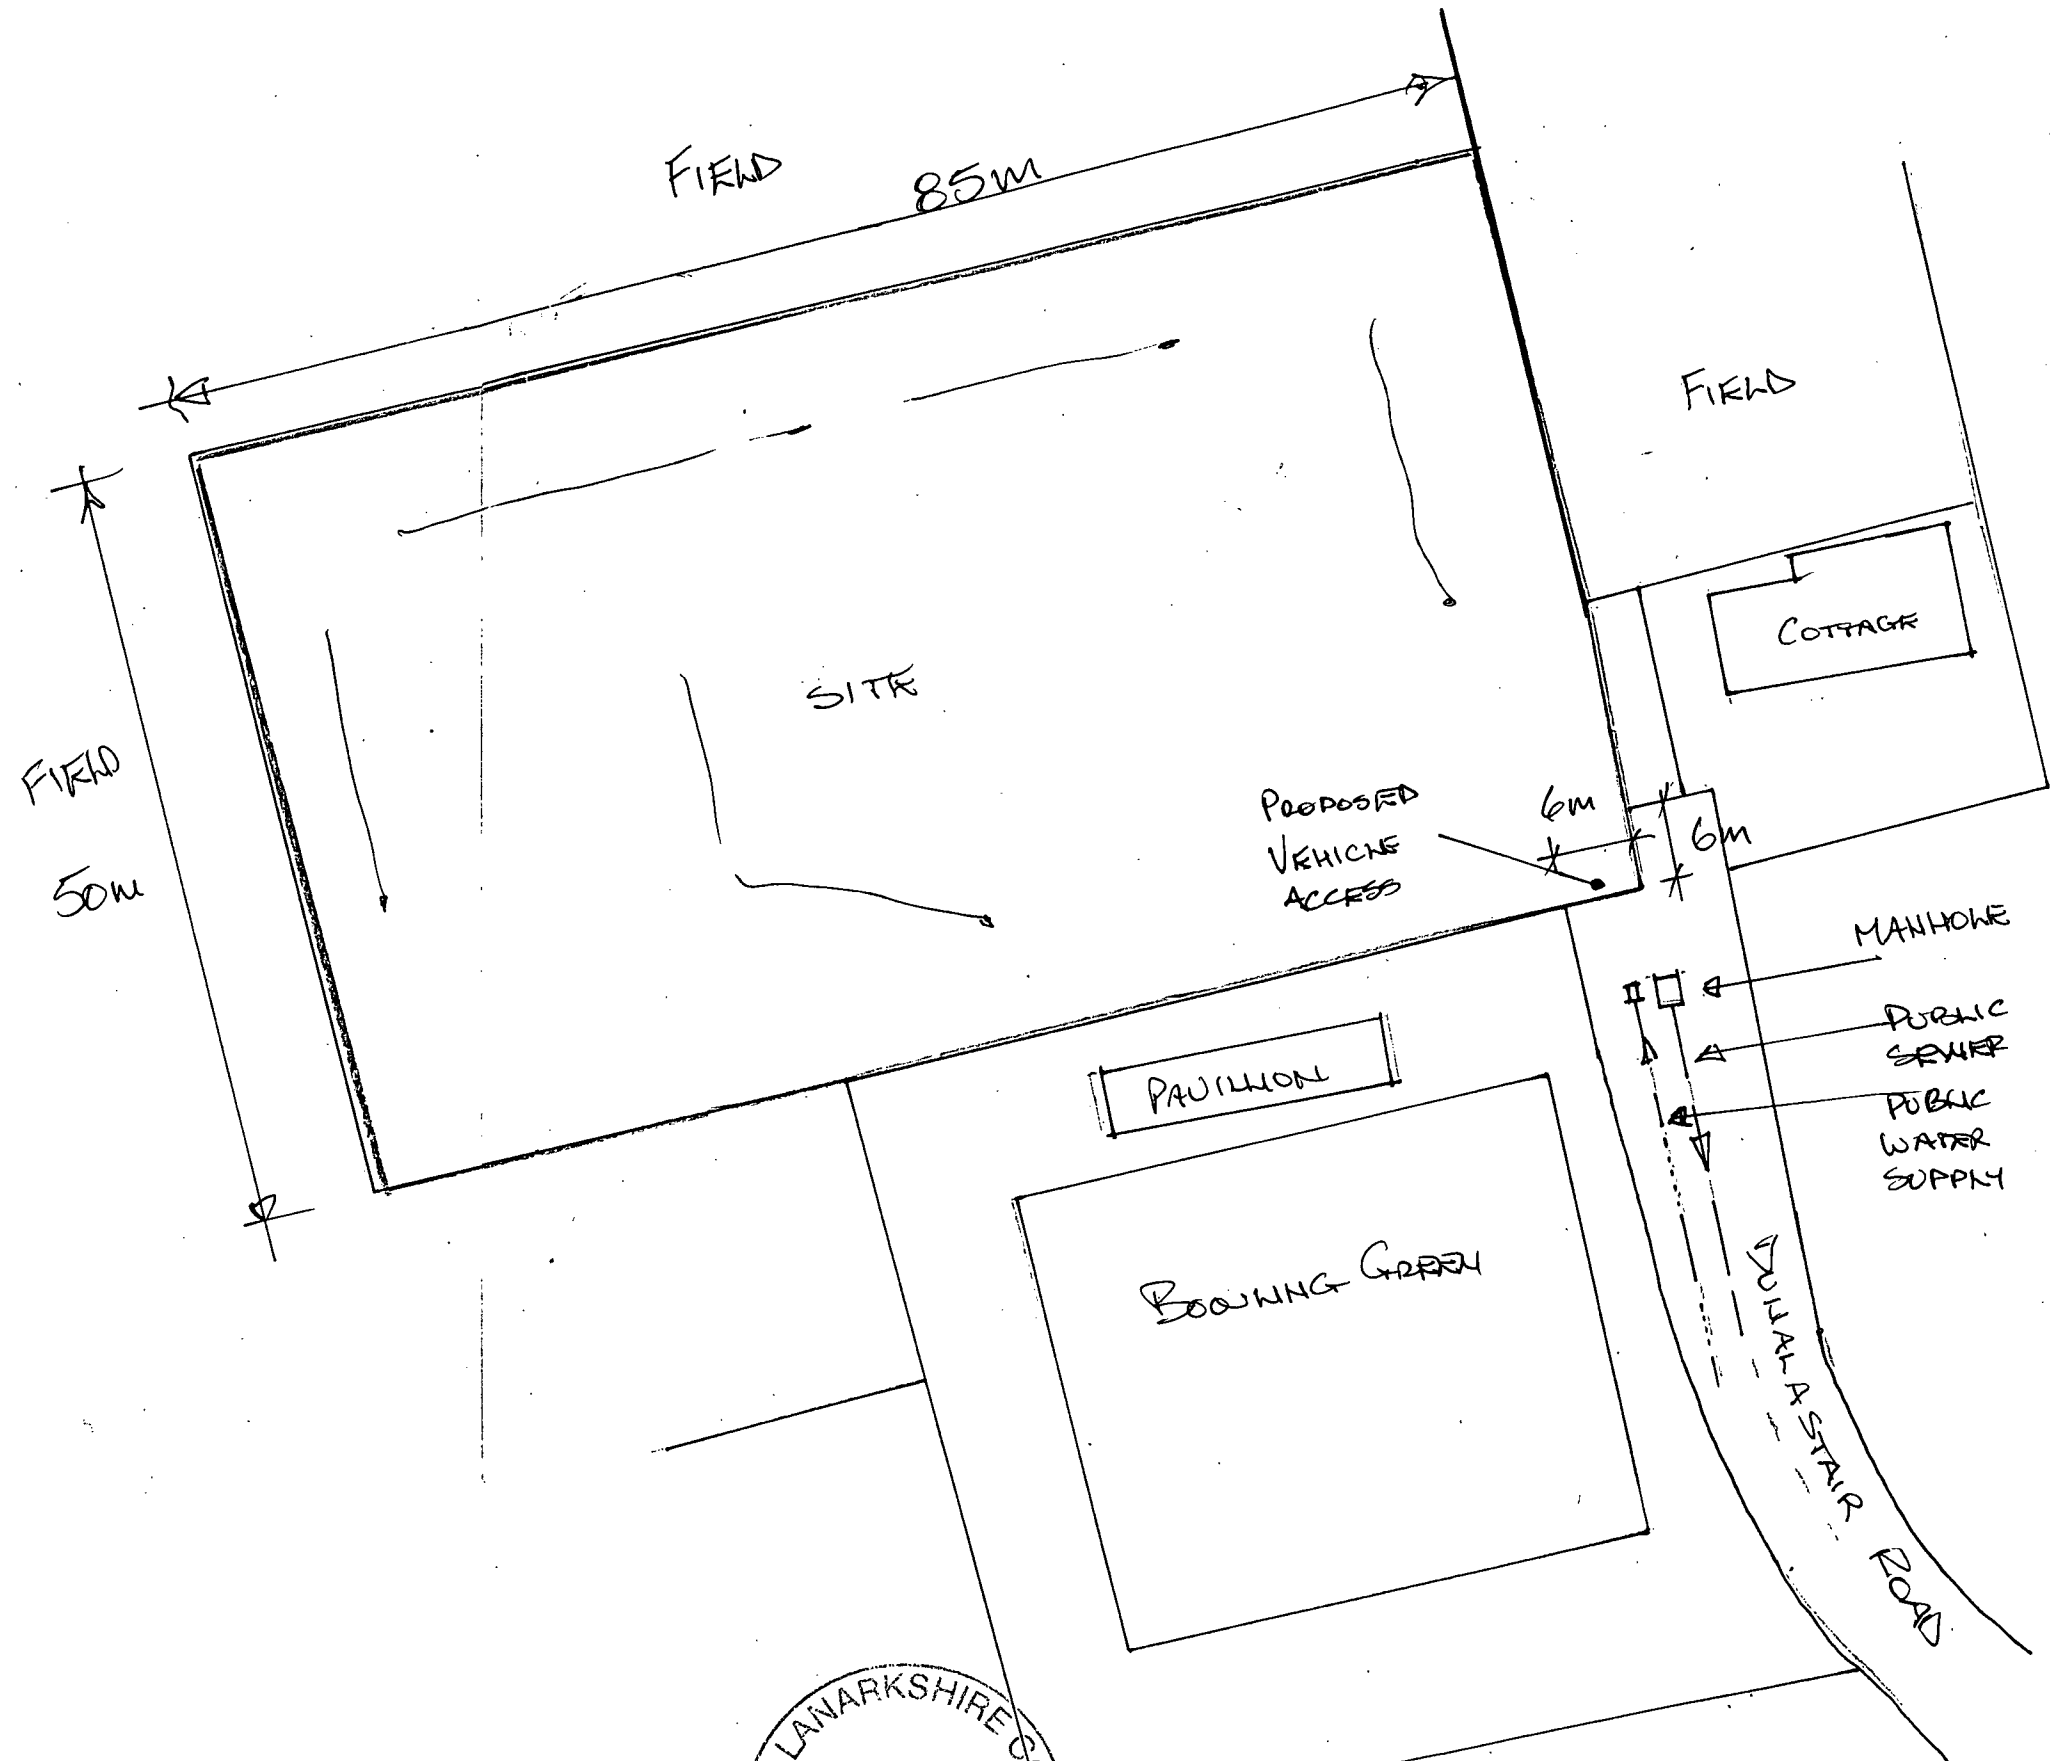

Appendix 3

Site photographs and location plan

PROPOSED SITE AT DUNALASTAIR ROAD, CRAWFORD
LOCATION PLAN

SCALE 1:1250

AFFECTED PROPRIETORS INDICATED

SITE AT DUNALASTAIR ROAD, CRAWFORD

SOUTH LANARKSHIRE COUNCIL
Planning App No
CL/
99/238

Block Plan
SCALE 1:500