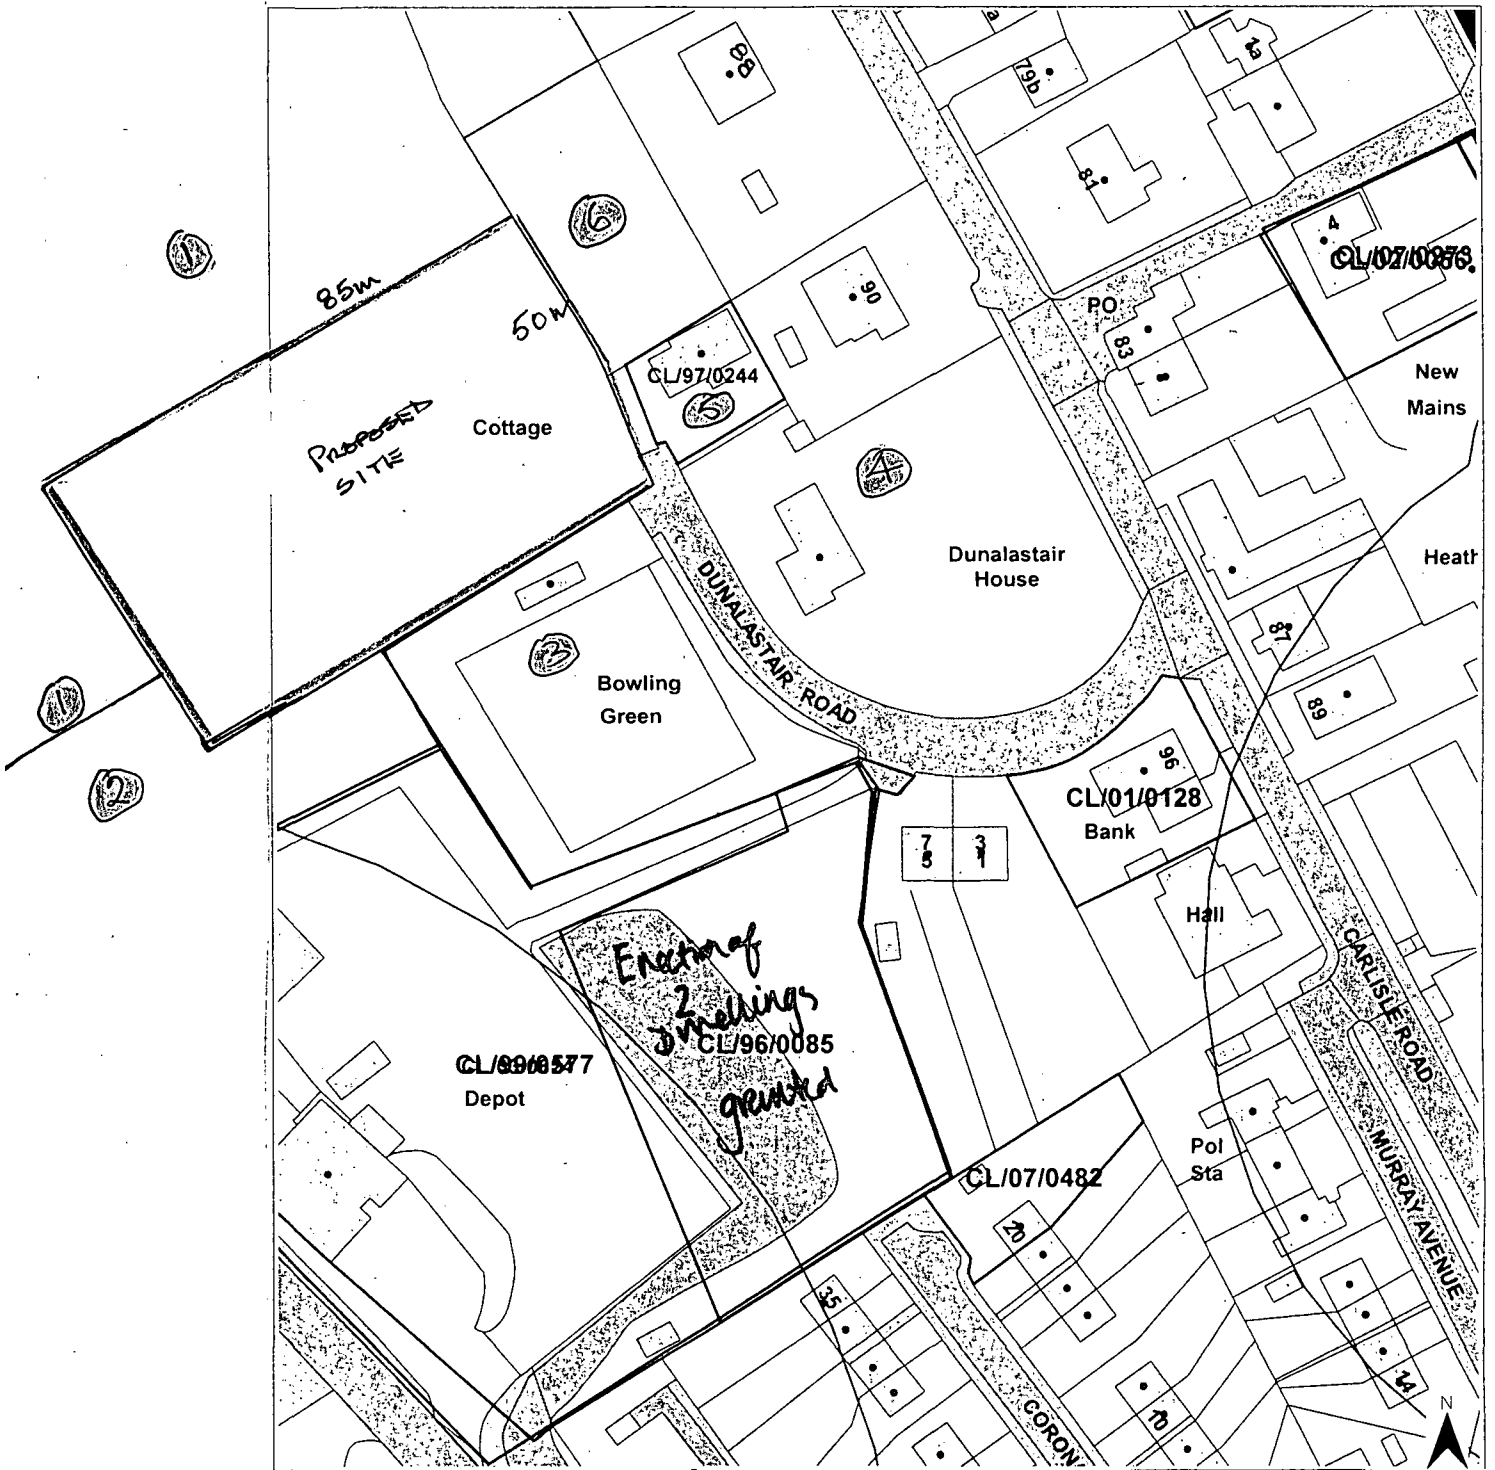

Appendix 3

Site photographs and location plan

PROPOSED SITE AT DUNALASTAIR ROAD, CRAWFORD
LOCATION PLAN

SCALE 1:1250

AFFECTED PROPRIETORS INDICATED

SITE AT DUNALASTAIR ROAD, CRAWFORD

SOUTH LANARKSHIRE COUNCIL
Planning App No
CL/
99/238

Block Plan
SCALE 1:500