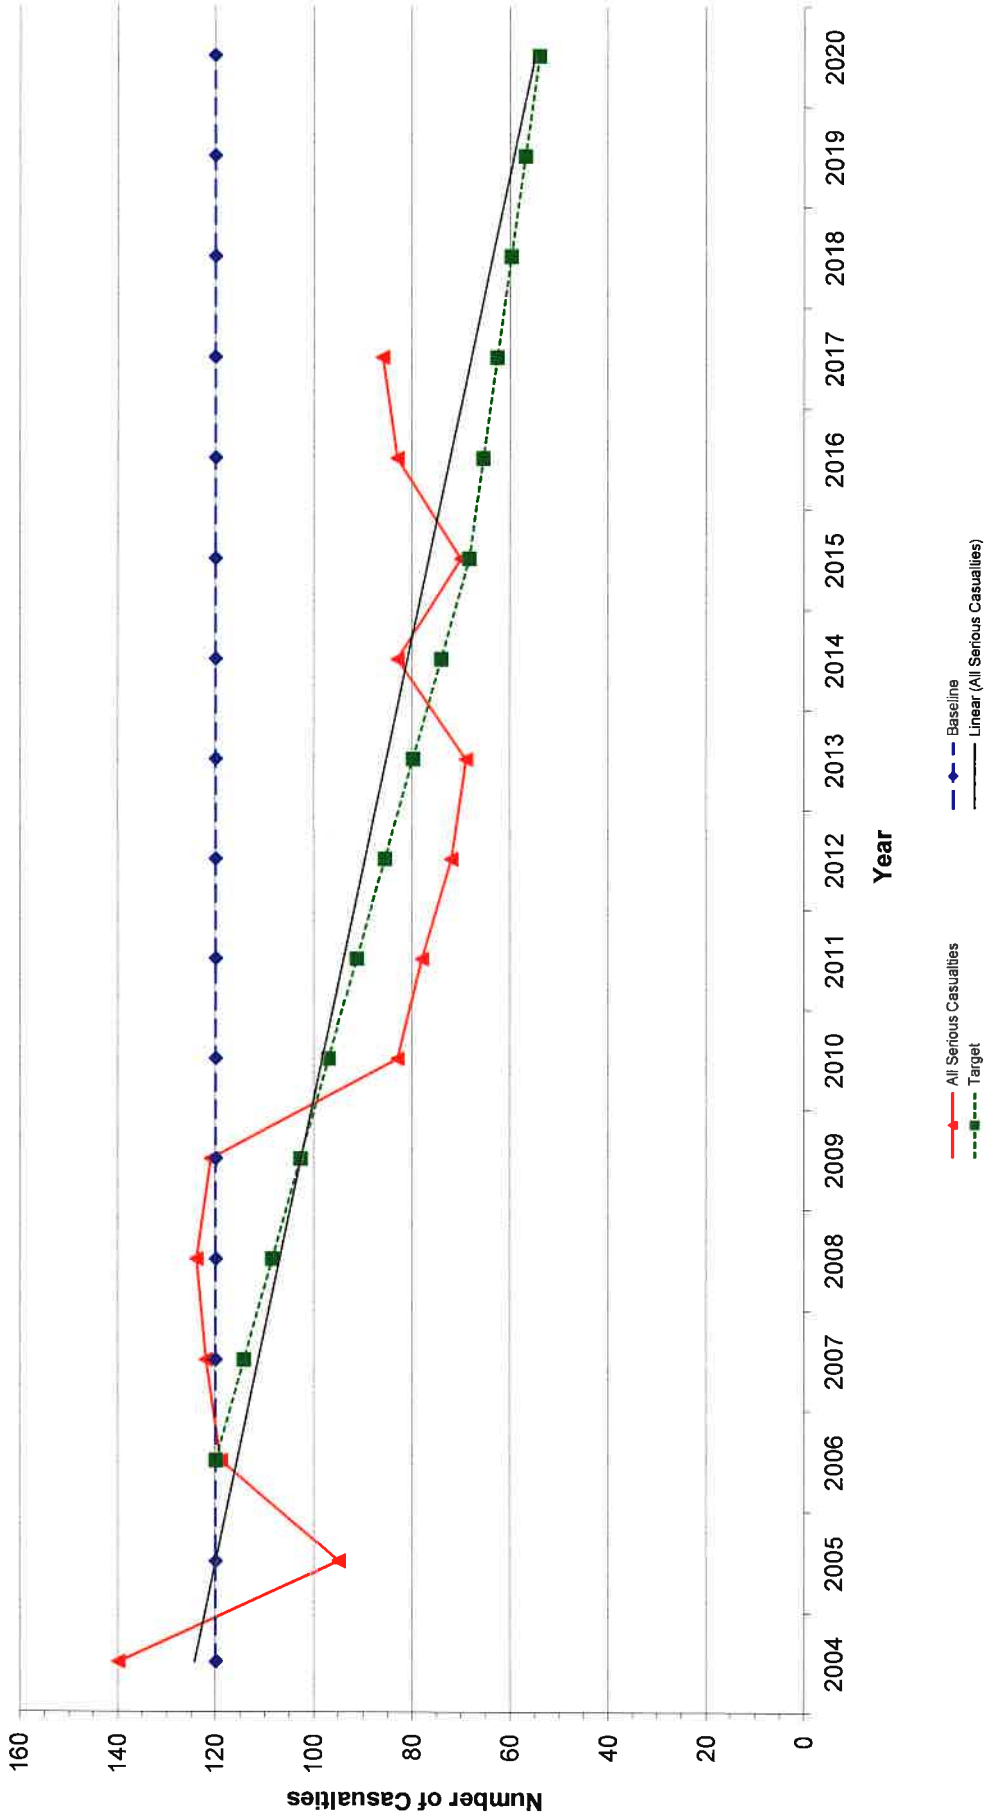

### All Fatal Casualties within South Lanarkshire

# All Serious Casualties within South Lanarkshire

### Child under 16 Fatal Casualties in South Lanarkshire

### Child under 16 Serious Casualties in South Lanarkshire