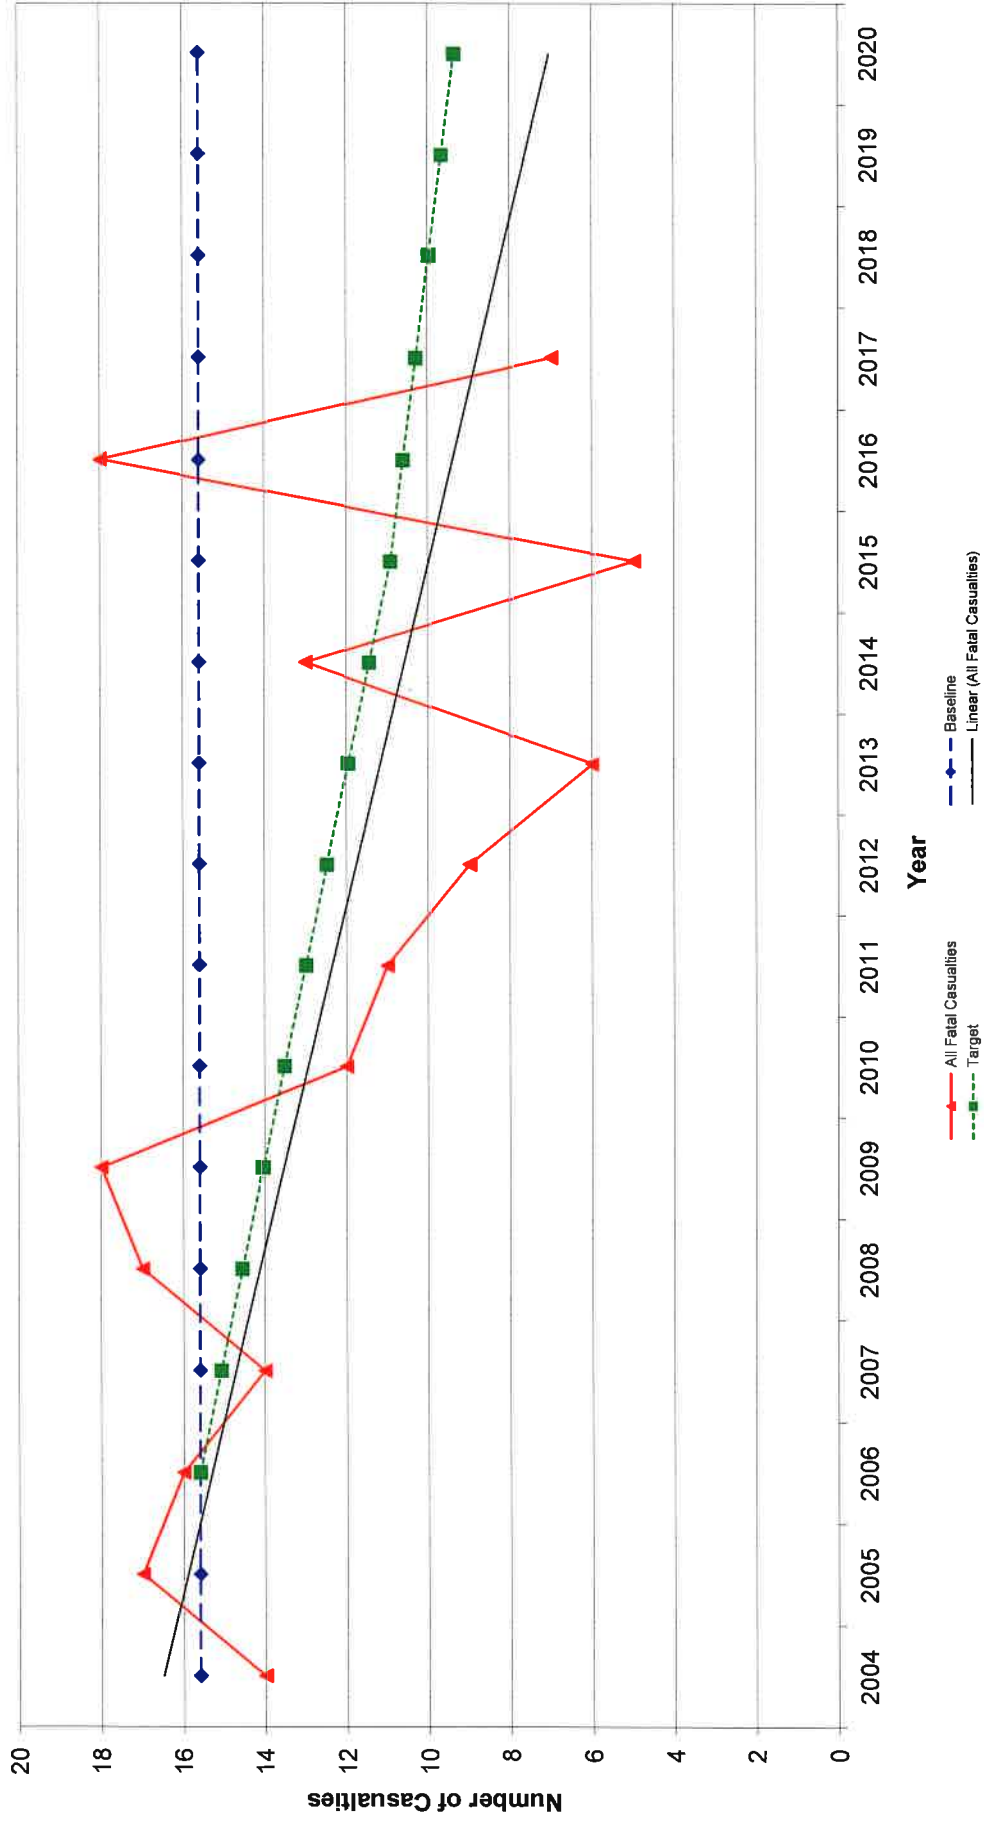

### All Fatal Casualties within South Lanarkshire

# All Serious Casualties within South Lanarkshire

### Child under 16 Fatal Casualties in South Lanarkshire

### Child under 16 Serious Casualties in South Lanarkshire