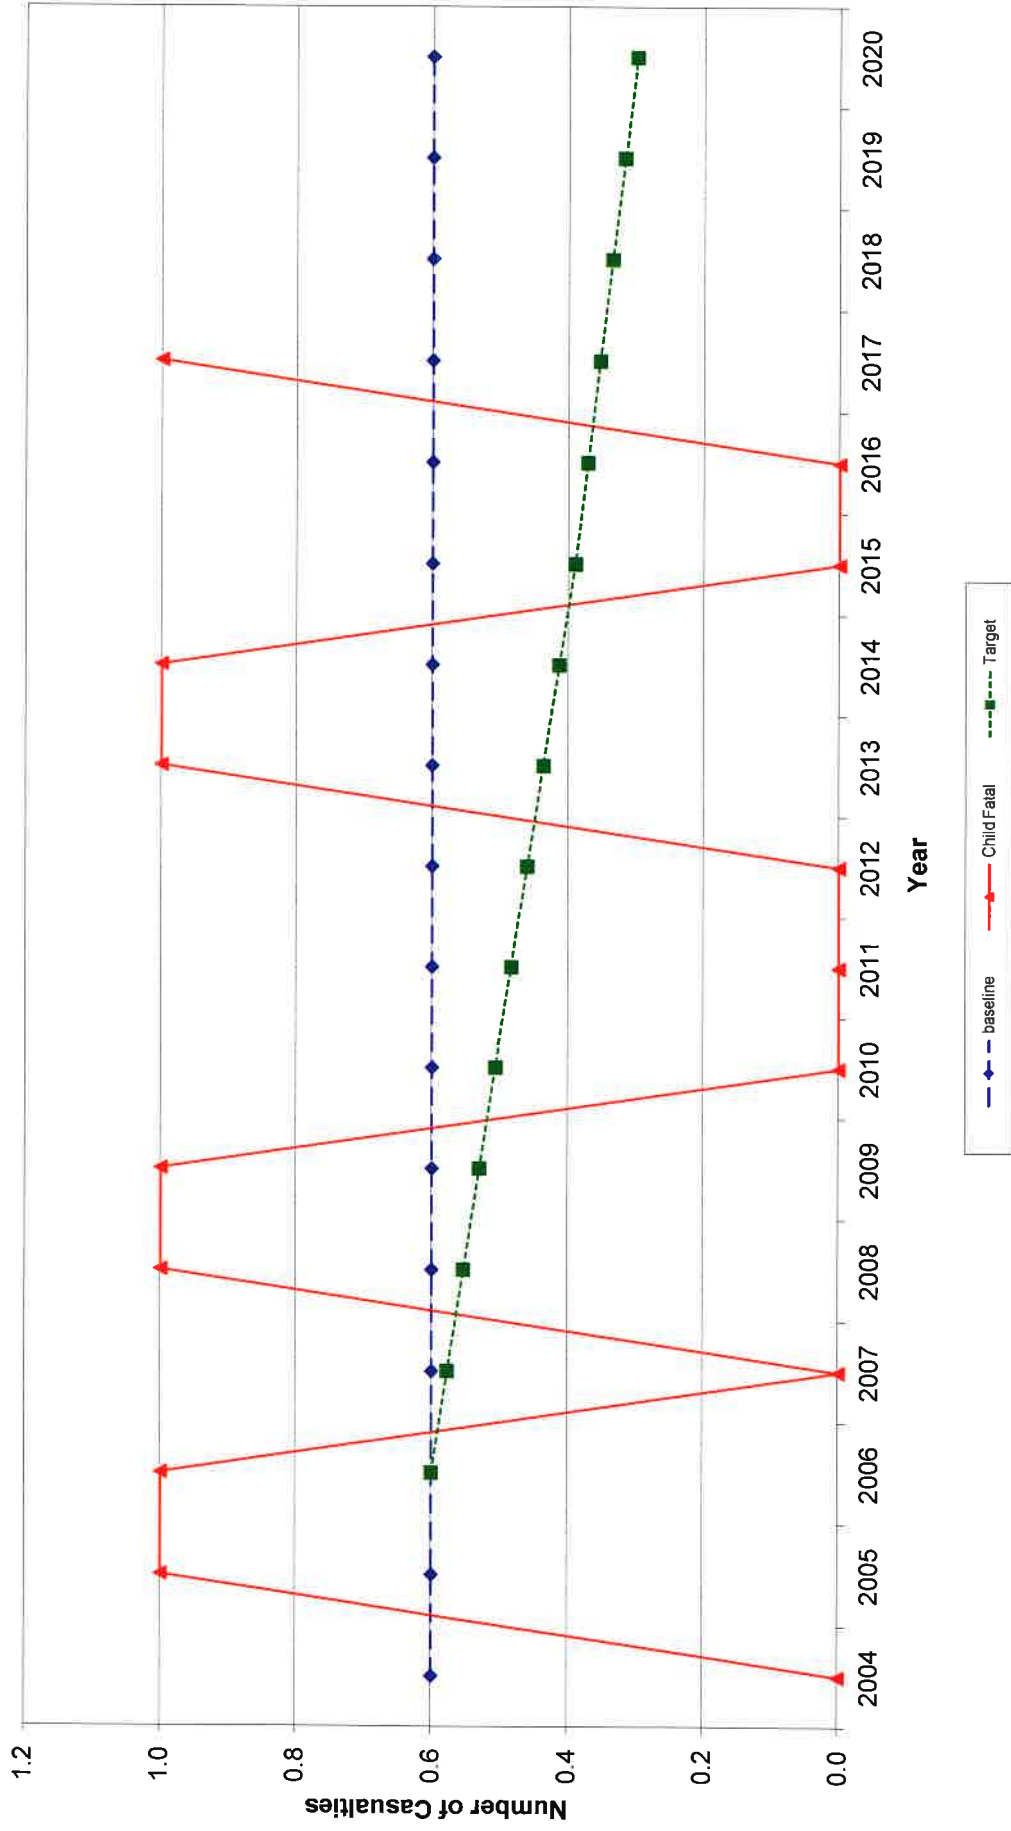

### All Fatal Casualties within South Lanarkshire

# All Serious Casualties within South Lanarkshire

### Child under 16 Fatal Casualties in South Lanarkshire

### Child under 16 Serious Casualties in South Lanarkshire