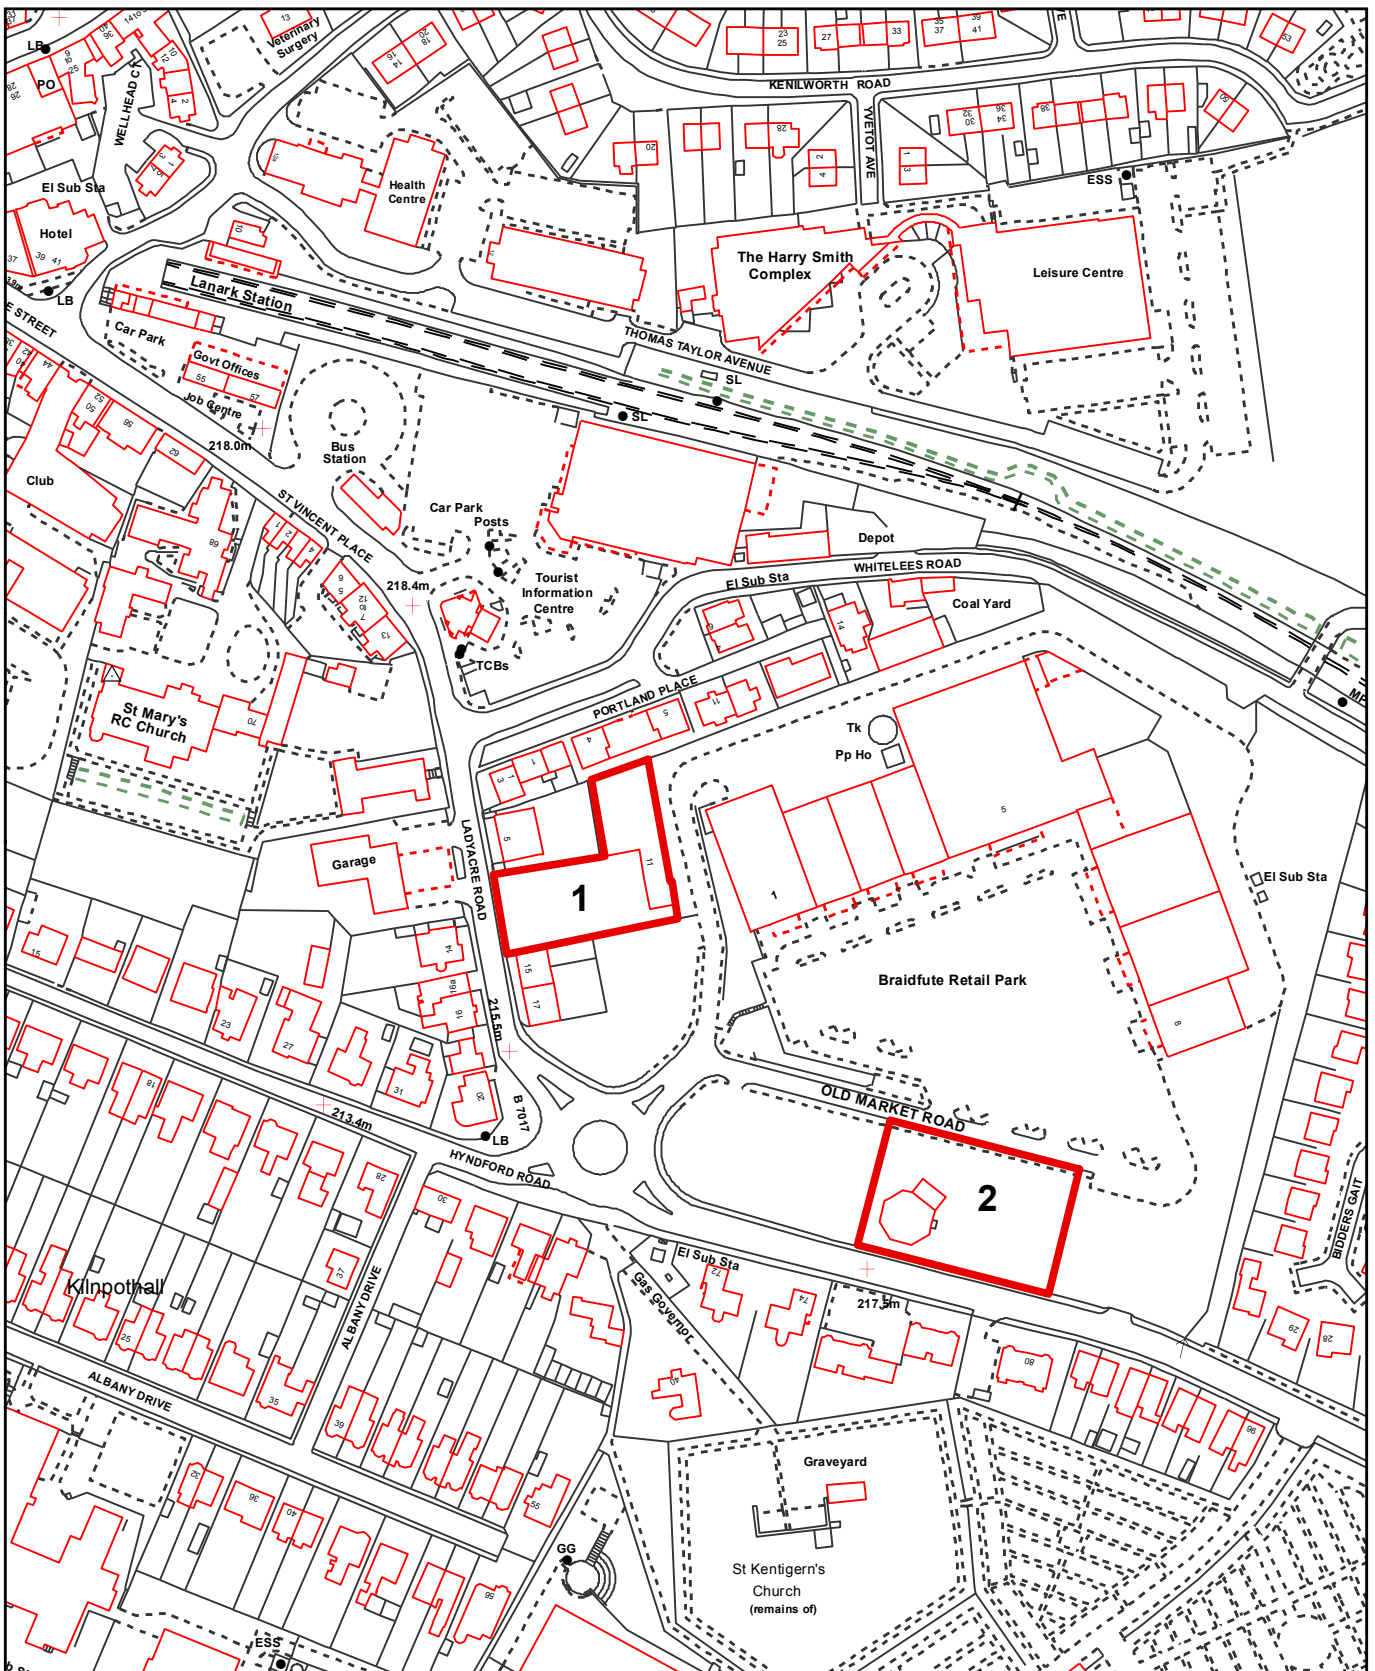

PLAN 1 Alstons Yard and Stone Rotunda, Lanark

- 1 Alstons Yard
- 2 Stone Rotunda

Scale: 1:2,500

Date:

© Crown copyright and database rights 2018.
Ordnance Survey
100020730