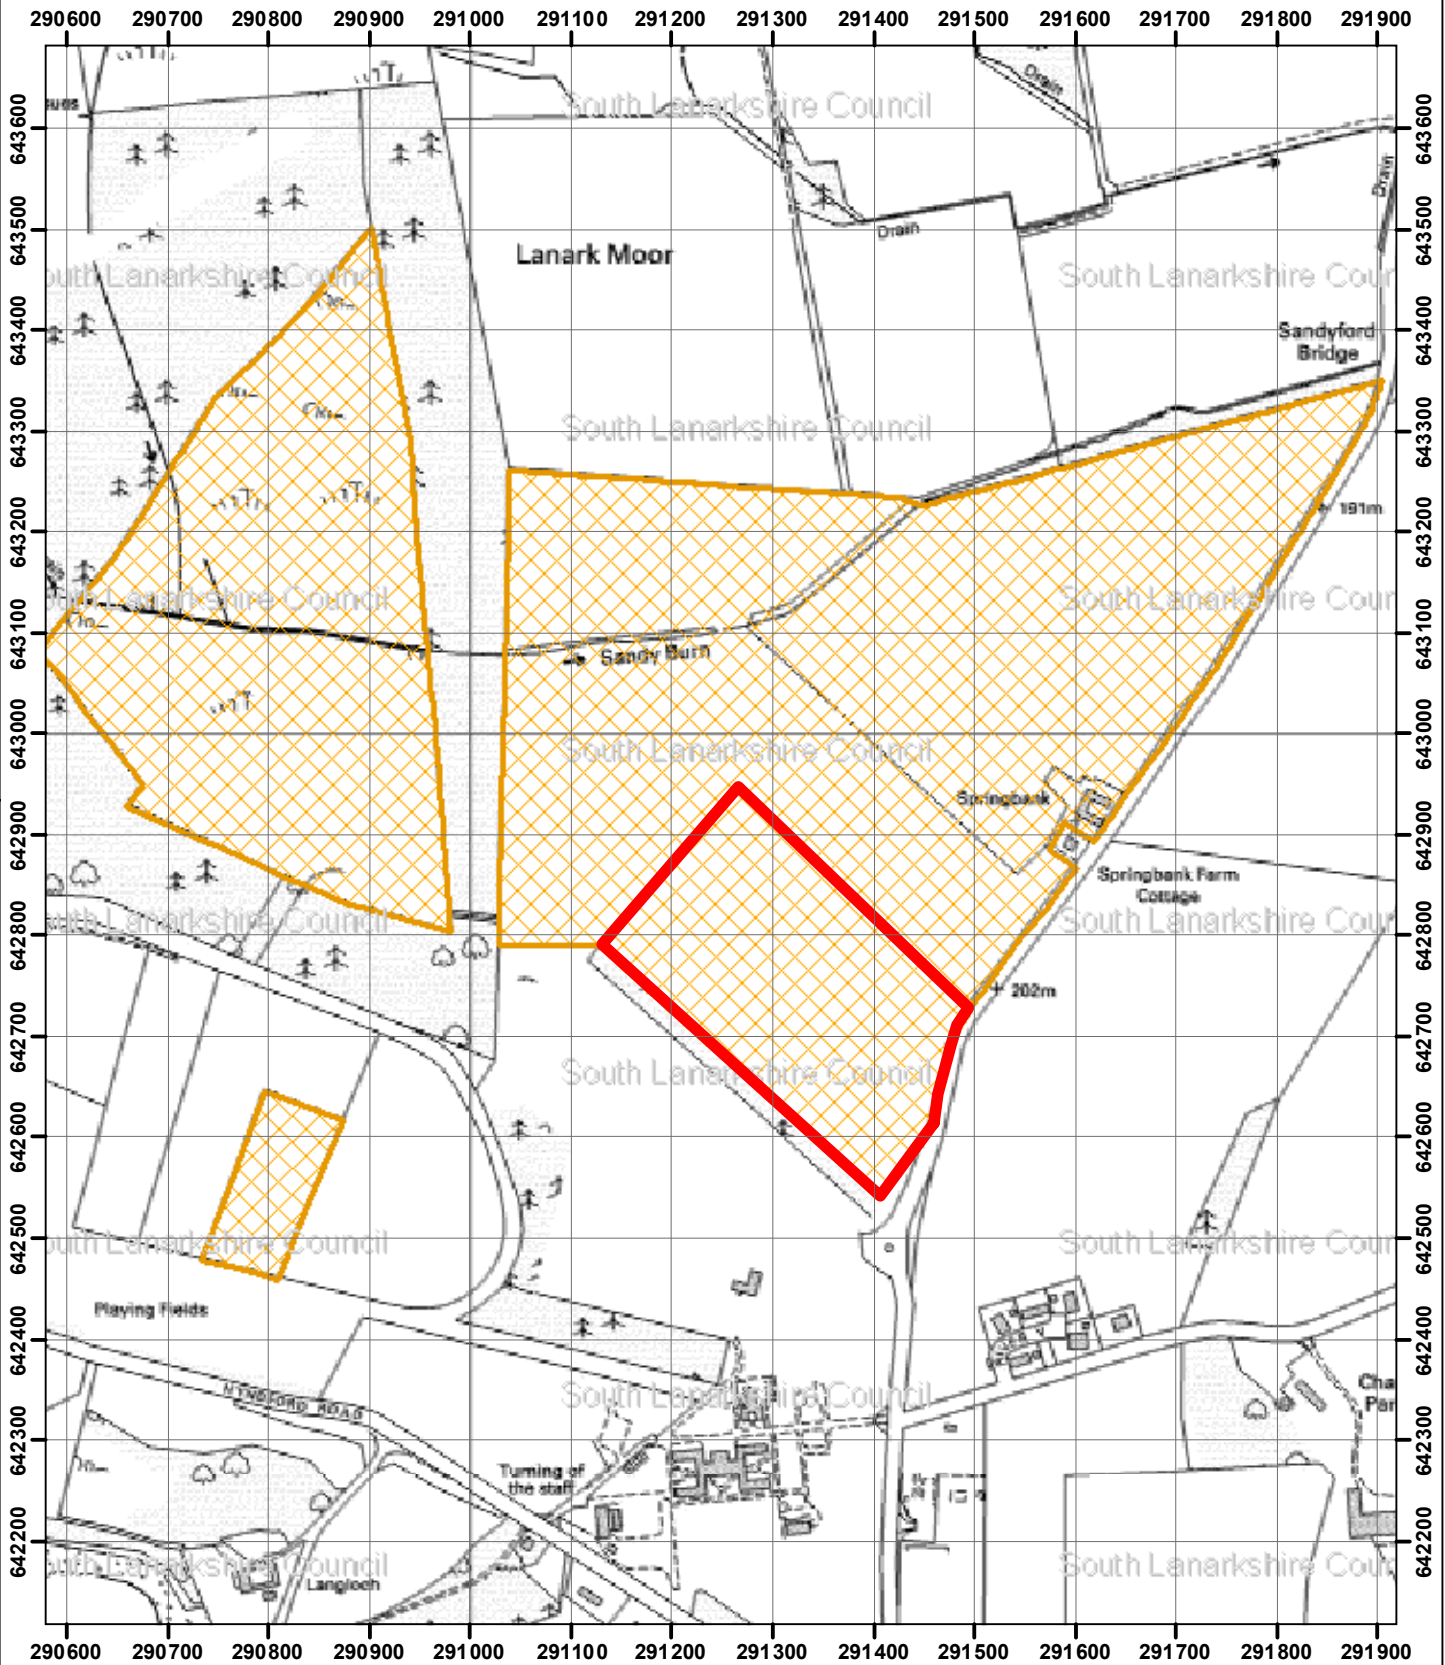

Title: Proposed New Cemetery (highlighted)
Town: Hyndford Road, Lanark (7.2ha)

Current Lease Extents shown Hatched

Scale 1:7,500

Ordnance Survey
Digital Data

Reproduced by permission of Ordnance Survey on behalf of
HMSO. © Crown copyright and database right 2010. All rights
reserved. Ordnance Survey Licence number 100020730.