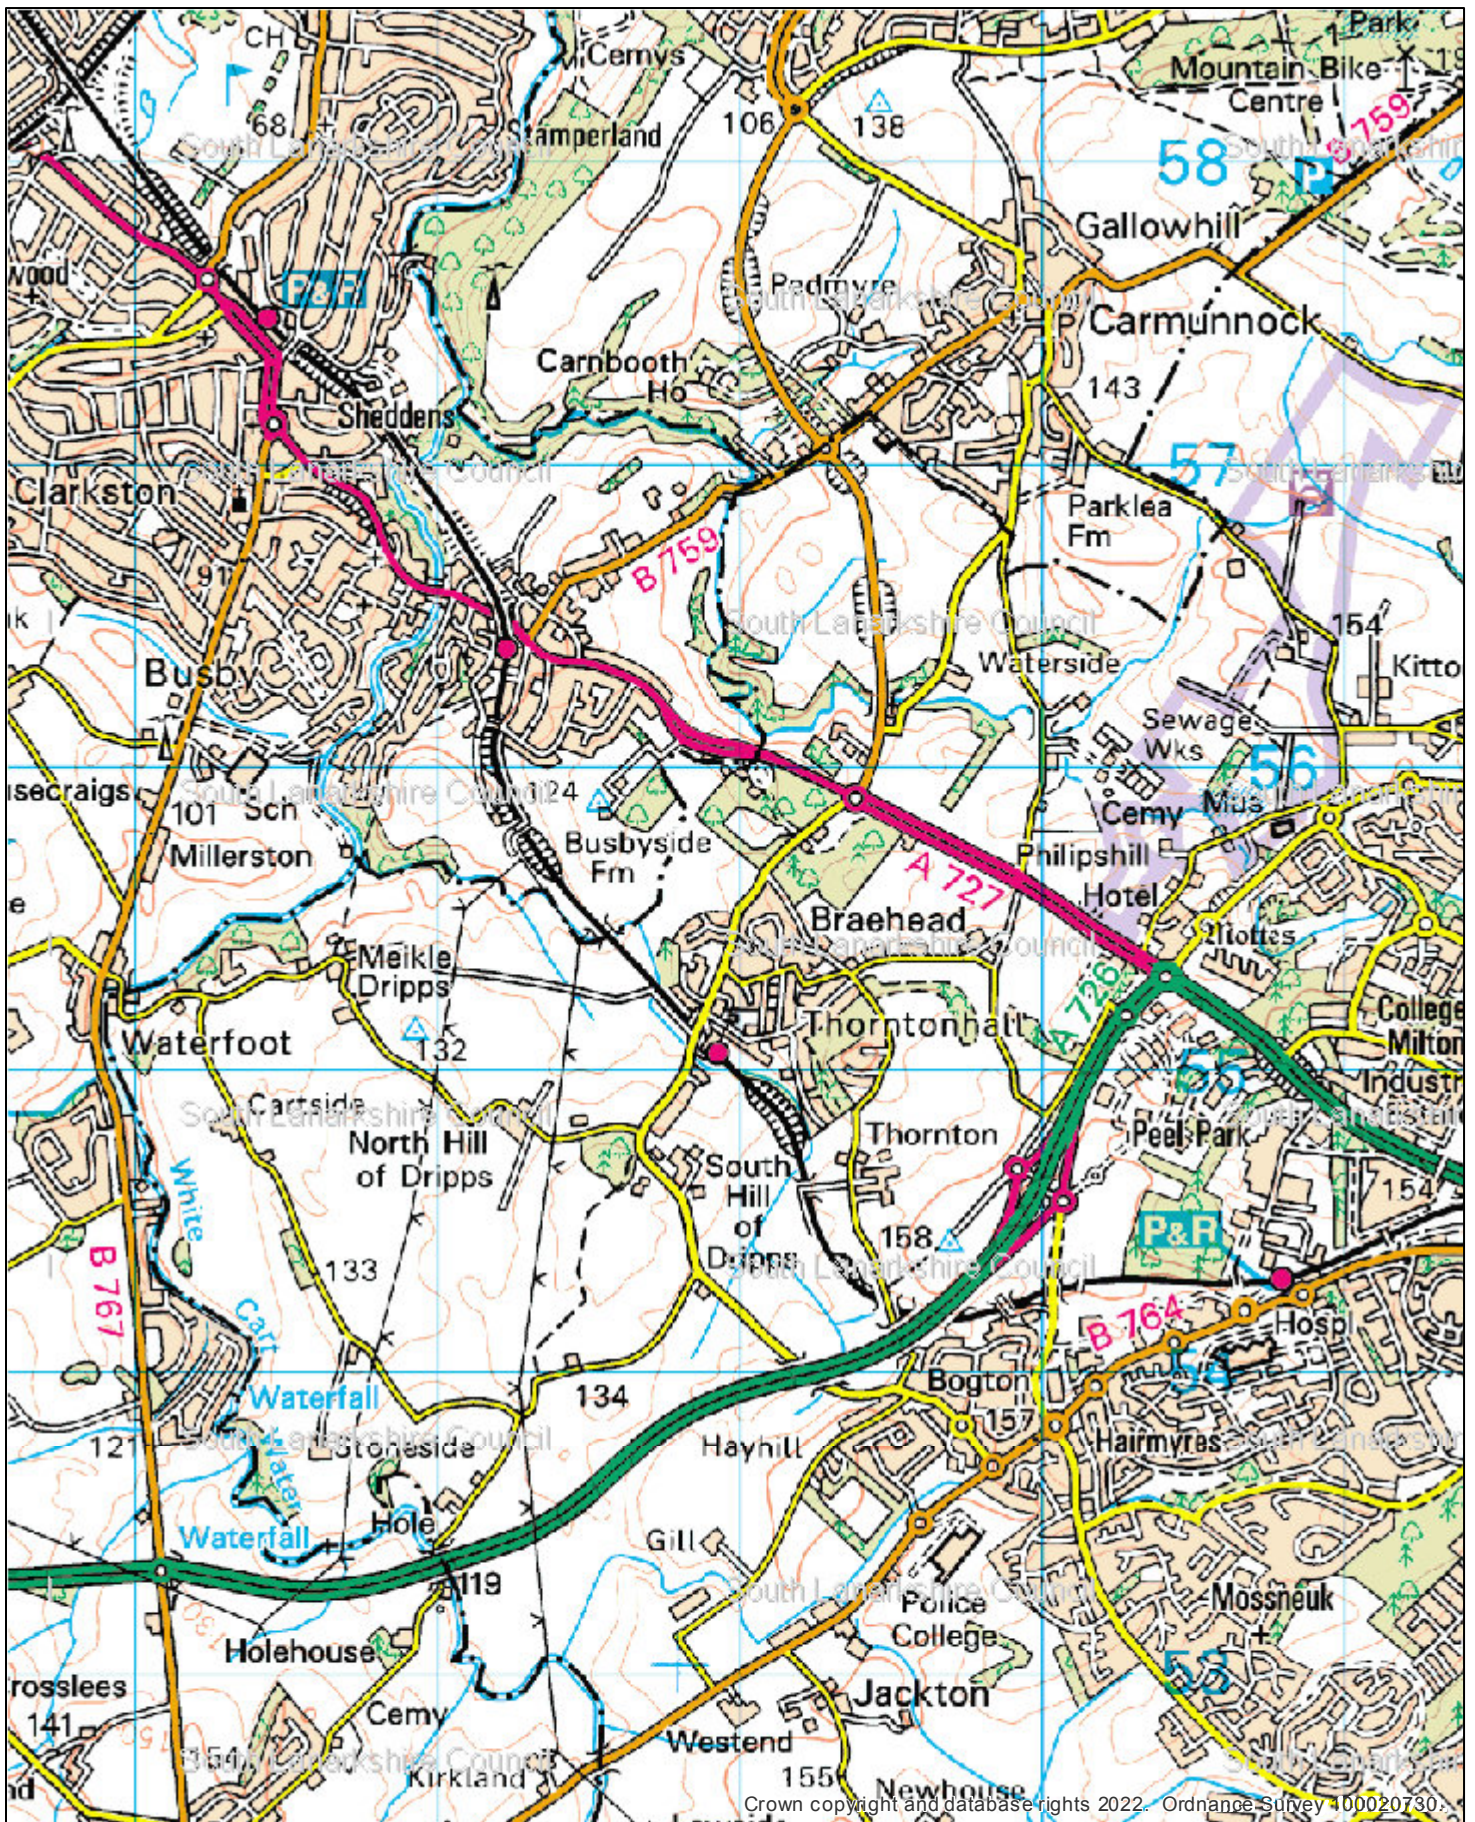

Crown copyright and database rights 2022. Ordnance Survey 100020730.

(c) Crown Copyright and database rights 2022. Ordnance Survey Licence number 100020730.

Title: Peel Road, Thorntonhall

South Lanarkshire Council

Notes: Village with Road Names

Scale 1:5,000

01/02/2022 10:46:54

Original Drawing Size: 210 x 297 (A4) (c)

(c) Crown Copyright and database rights 2022. Ordnance Survey Licence number 100020730.

Title: Peel Road, Thorntonhall

South Lanarkshire Council

Notes: Wider area

Scale 1:25,000

01/02/2022 10:44:53

Original Drawing Size: 210 x 297 (A4) (c)