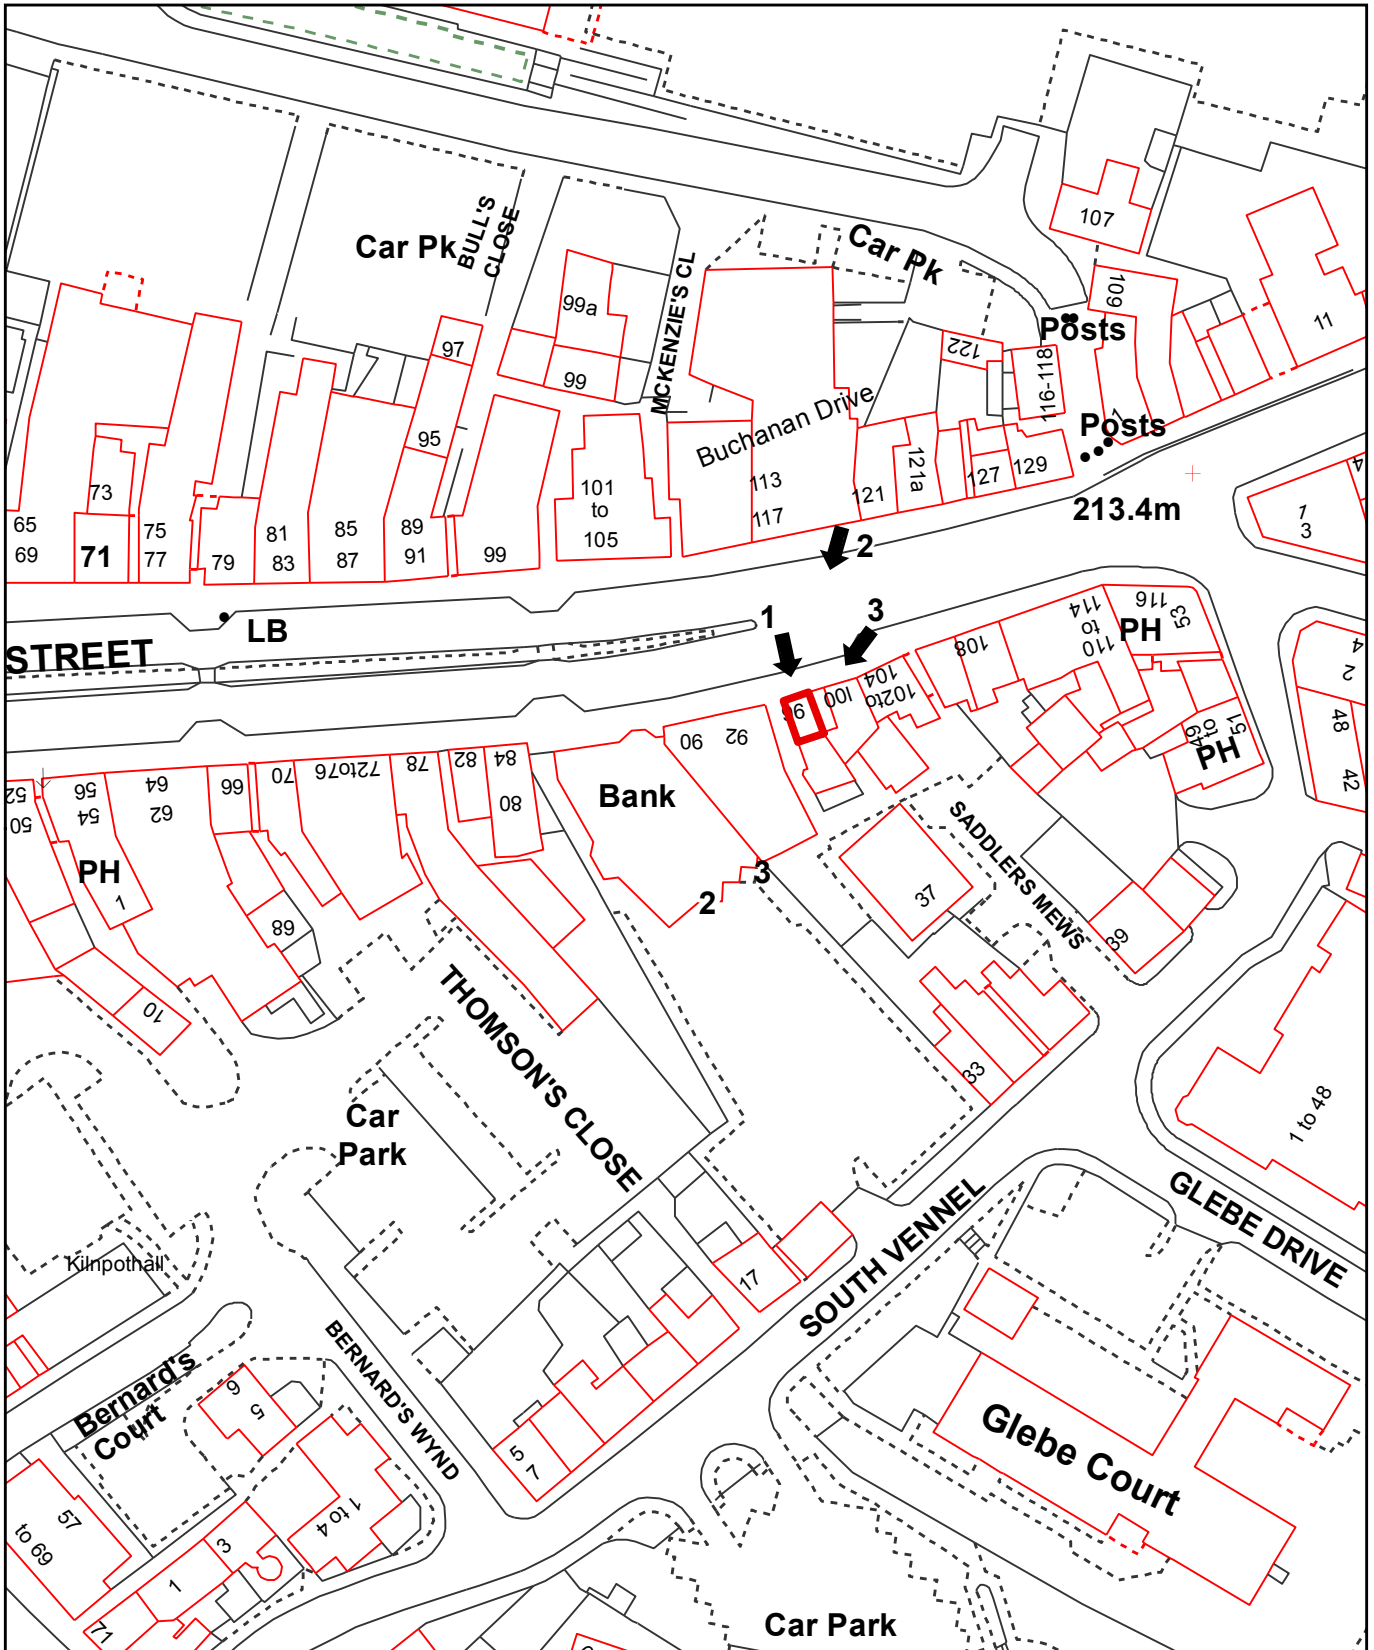

Appendix 3

3c

Site photographs and location plan

Photos of Site.

Photo 1. – Shop front

Photo 2 – High Street from North side

Photo 3 – High St from South side

Planning Review PLRB/NOR/CL/17/0445
 Auids, 96 high Street, Lanark

This map indicates from where photographs were taken

-  Application site
-  Photograph viewpoints

Community and Enterprise Resources
 Planning and Economic Development

Scale: 1:1,000

Date:

© Crown copyright and database rights 2018 OS 100020730. You are permitted to use this data solely to enable you to respond to, or interact with, the organisation that provided you with the data. You are not permitted to copy, sub-licence, distribute or sell any of this data to third parties in any form.