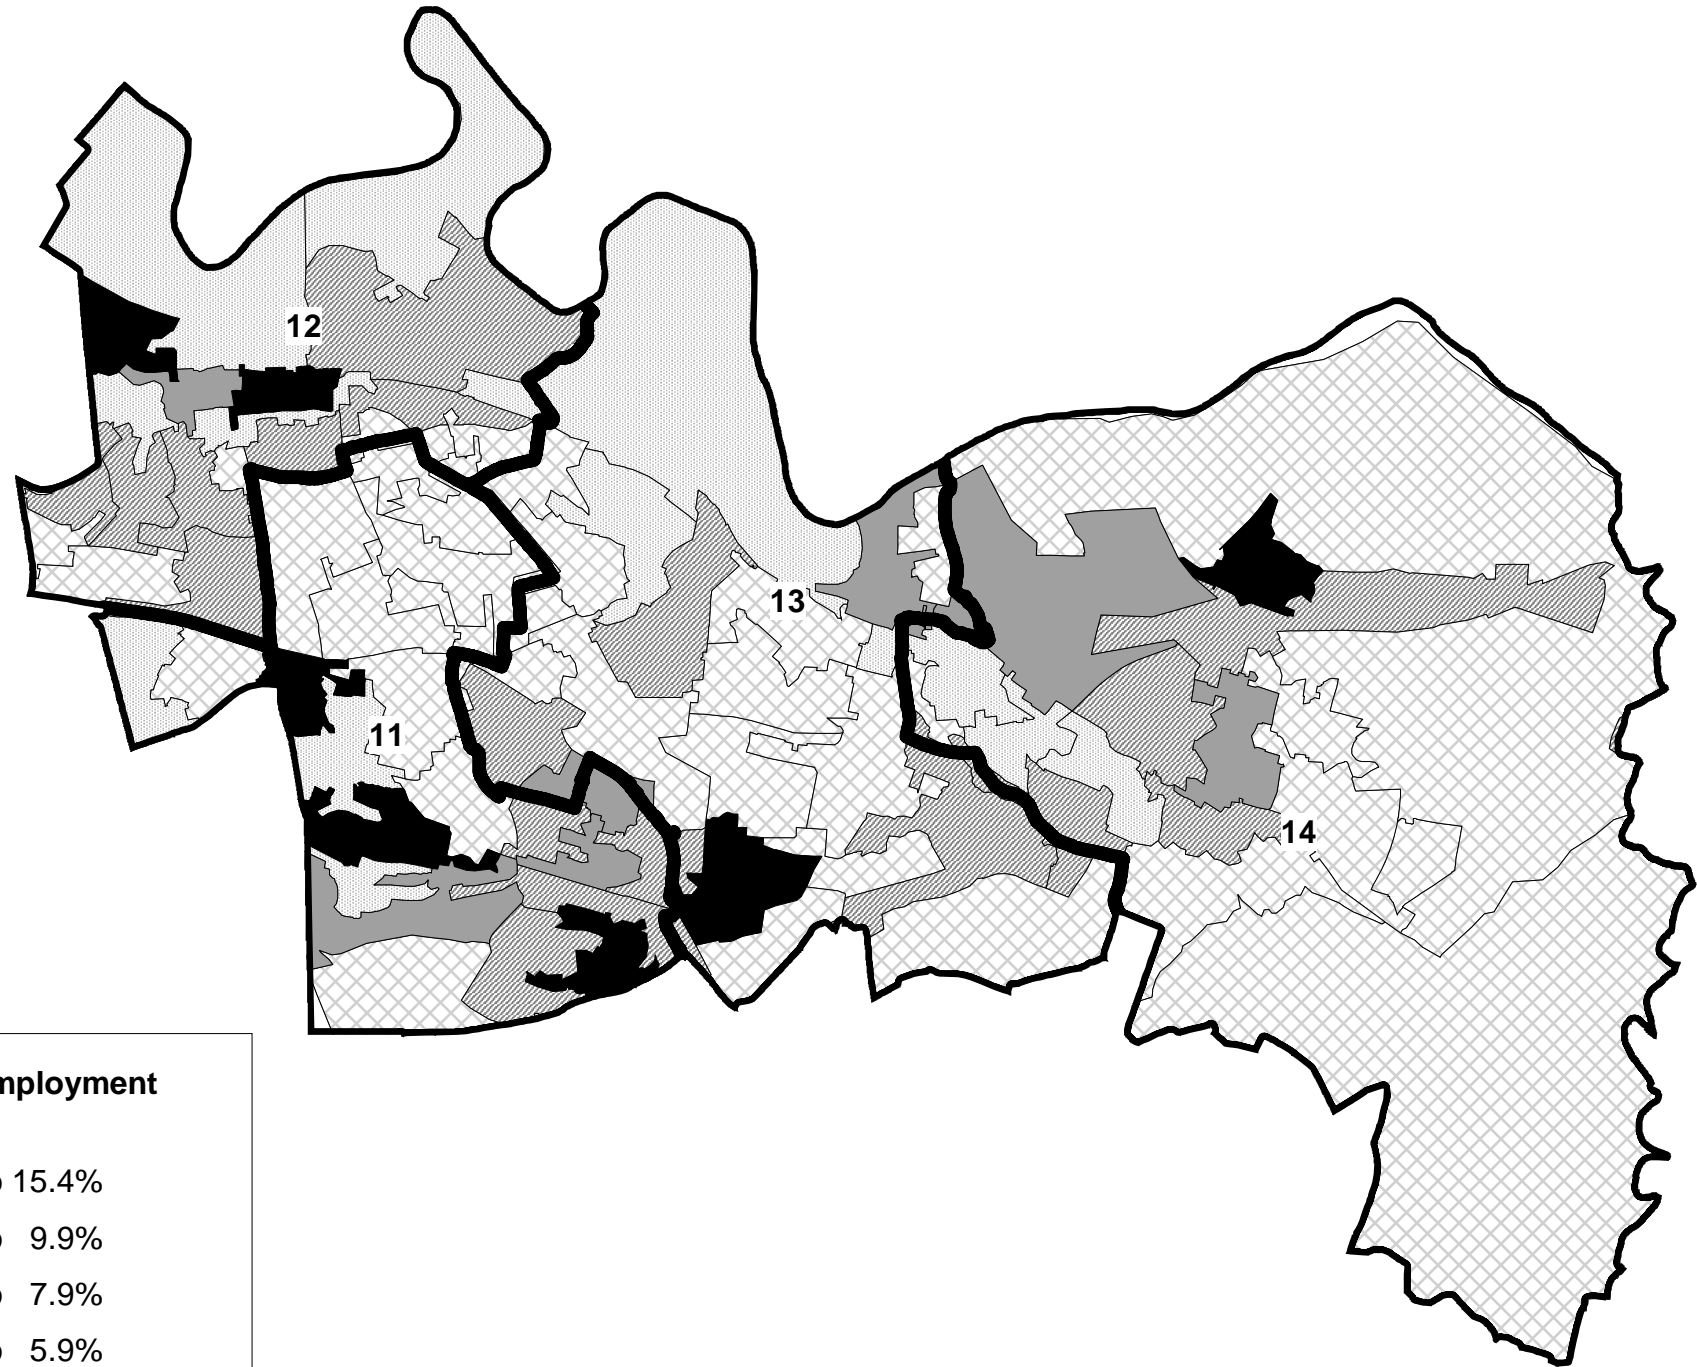

Rutherglen &
Cambuslang
Committee
Area

More Choices, More Chances (2007/08)
% NOT moving into positive destinations

-  33.3% to 83.4%
-  19.3% to 33.2%
-  12.5% to 19.2%
-  5.3% to 12.4%
-  0% to 5.2%

 MM Ward Boundary

Reproduction by permission of Ordnance Survey on behalf of HMSO. © Crown copyright and database right 2010. All rights reserved. Ordnance Survey Licence number 100020730.

Rutherglen &
Cambuslang
Committee
Area

Rutherglen &
Cambuslang
Committee
Area

**Claimant Unemployment
Rate (Jan 10)**

- 10% to 15.4%
- 8% to 9.9%
- 6% to 7.9%
- 4% to 5.9%
- 0.5% to 3.9%
- MM Ward Boundary

Reproduction by permission of Ordnance Survey on behalf of HMSO. © Crown copyright and database right 2010. All rights reserved. Ordnance Survey Licence number 100020730.