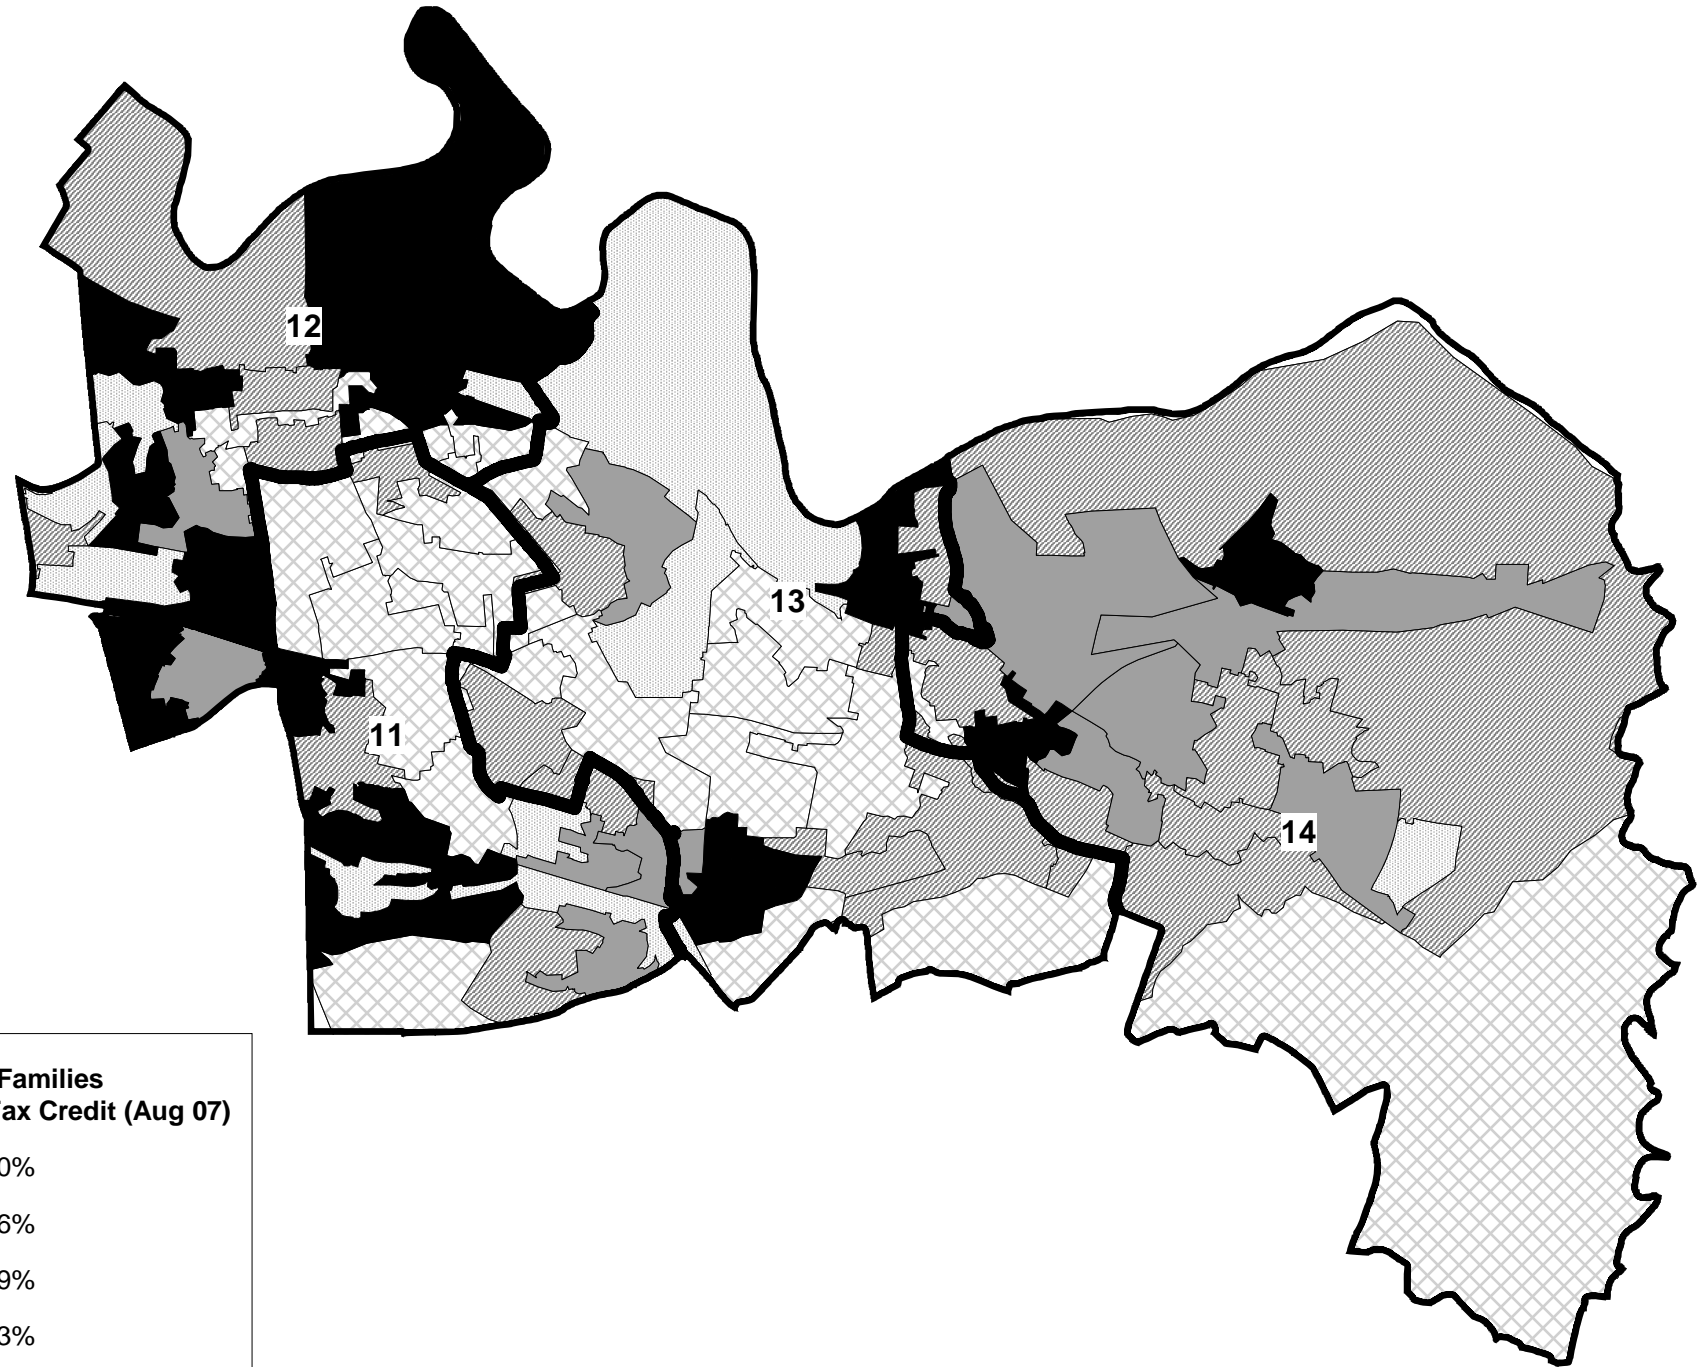

Rutherglen &
Cambuslang
Committee
Area

% Population change 2001 to 2008

-  7% to 446%
-  0% to 6.9%
-  -6% to -1.9%
-  -9% to -5.9%
-  -31% to -8.9%

 MM Ward Boundary

Reproduction by permission of Ordnance Survey on behalf of HMSO. © Crown copyright and database right 2010. All rights reserved. Ordnance Survey Licence number 100020730.

Rutherglen &
Cambuslang
Committee
Area

**% of Children in Families Out of
Work receiving Child Tax Credit**

MM Ward Boundary

Reproduction by
permission of
Ordnance Survey
on behalf of HMSO.
© Crown copyright
and database right
2010. All rights
reserved.
Ordnance Survey
Licence number
100020730.

Rutherglen &
Cambuslang
Committee
Area

**% of Children in Families
receiving Child Tax Credit (Aug 07)**

-  87% to 110%
-  80% to 86%
-  74% to 79%
-  65% to 73%
-  7% to 64%

 MM Ward Boundary

Reproduction by
permission of
Ordnance Survey
on behalf of HMSO.
© Crown copyright
and database right
2010. All rights
reserved.
Ordnance Survey
Licence number
100020730.

Rutherglen &
Cambuslang
Committee
Area

Comparative Illness (2007)
Rate per 100,000 population

-  20,000 to 37,200
-  15,600 to 19,999
-  11,500 to 15,599
-  8,100 to 11,499
-  2,500 to 8,099
-  MM Ward Boundary