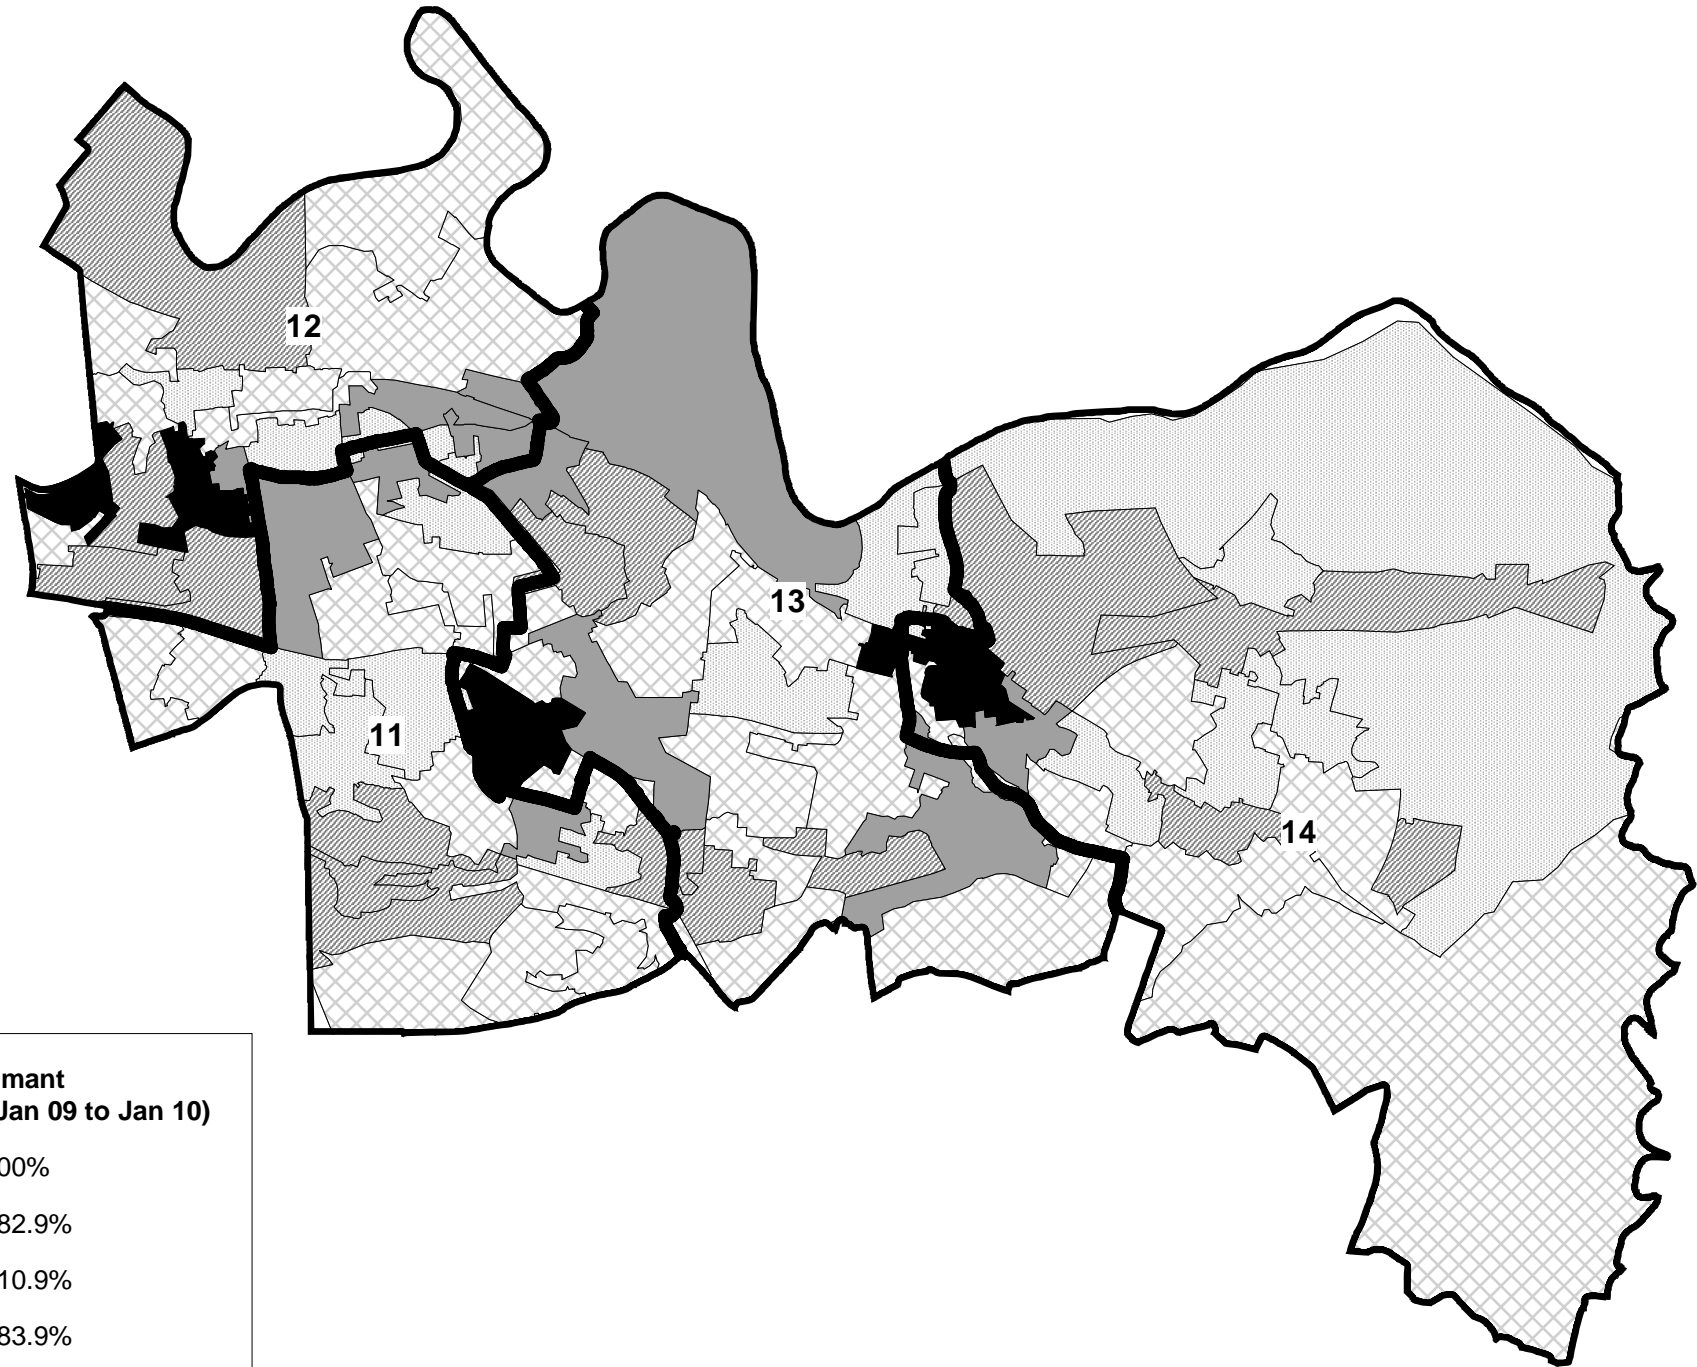

Rutherglen &
Cambuslang
Committee
Area

**Claimant Unemployment
Rate (Jan 10)**

- 10% to 15.4%
- 8% to 9.9%
- 6% to 7.9%
- 4% to 5.9%
- 0.5% to 3.9%
- MM Ward Boundary

Reproduction by permission of Ordnance Survey on behalf of HMSO. © Crown copyright and database right 2010. All rights reserved. Ordnance Survey Licence number 100020730.

Rutherglen & Cambuslang Committee Area

% Change in Claimant Unemployment (Jan 09 to Jan 10)

- 183% to 600%
- 111% to 182.9%
- 84% to 110.9%
- 58% to 83.9%
- 40% to 57.9%
- MM Ward Boundary

Reproduction by permission of Ordnance Survey on behalf of HMSO. © Crown copyright and database right 2010. All rights reserved. Ordnance Survey Licence number 100020730.

Rutherglen & Cambuslang Committee Area

**Claimant Unemployment change
in Numbers (Jan 09 to Jan 10)**

-  21 to 44
-  15 to 20
-  11 to 14
-  7 to 10
-  -9 to 6

 MM Ward Boundary

Reproduction by permission of Ordnance Survey on behalf of HMSO. © Crown copyright and database right 2010. All rights reserved. Ordnance Survey Licence number 100020730.