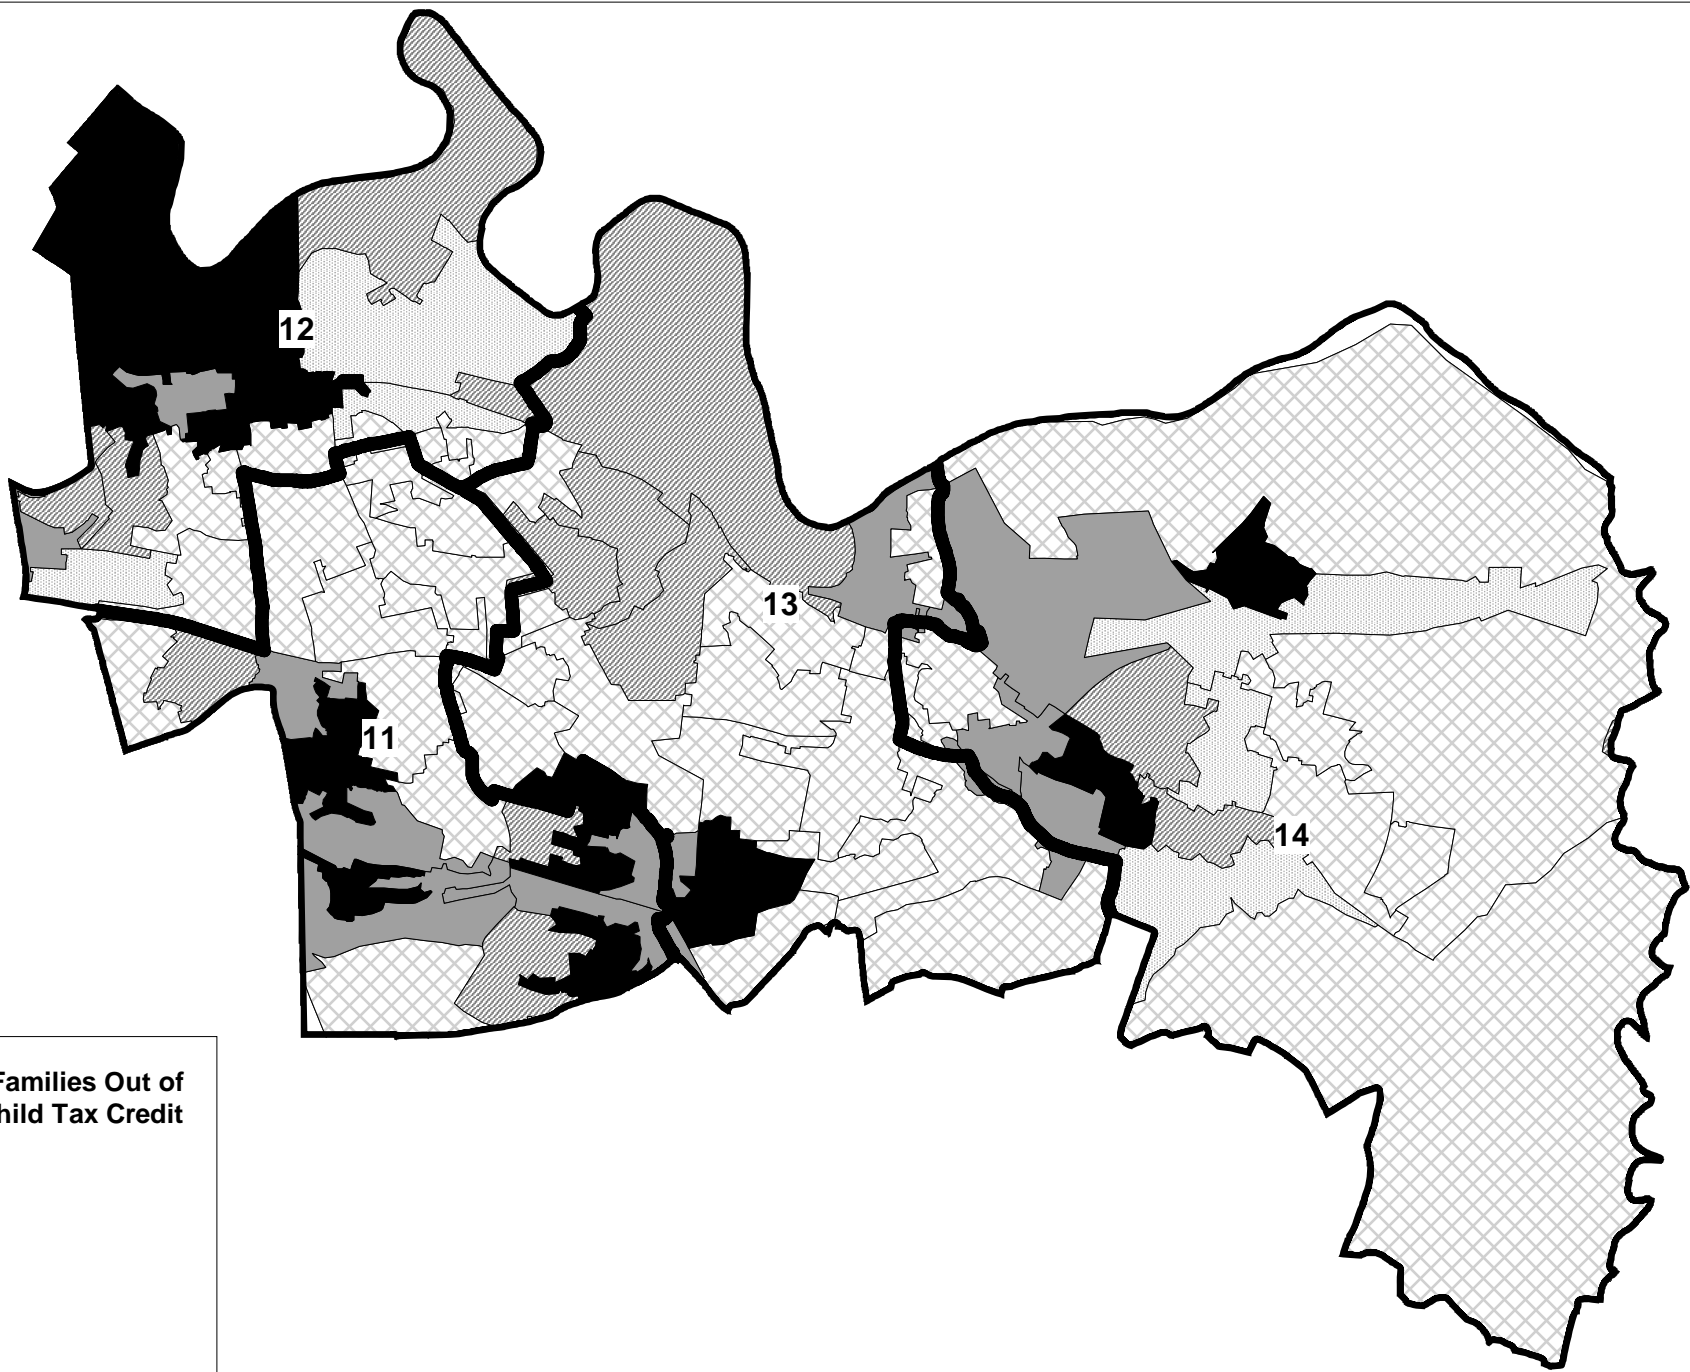

Rutherglen &
Cambuslang
Committee
Area

% Population change 2001 to 2008

-  7% to 446%
-  0% to 6.9%
-  -6% to -1.9%
-  -9% to -5.9%
-  -31% to -8.9%

 MM Ward Boundary

Reproduction by permission of Ordnance Survey on behalf of HMSO. © Crown copyright and database right 2010. All rights reserved. Ordnance Survey Licence number 100020730.

Rutherglen &
Cambuslang
Committee
Area

**% of Children in Families Out of
Work receiving Child Tax Credit**

MM Ward Boundary

Reproduction by
permission of
Ordnance Survey
on behalf of HMSO.
© Crown copyright
and database right
2010. All rights
reserved.
Ordnance Survey
Licence number
100020730.

Rutherglen &
Cambuslang
Committee
Area

**% of Children in Families
receiving Child Tax Credit (Aug 07)**

-  87% to 110%
-  80% to 86%
-  74% to 79%
-  65% to 73%
-  7% to 64%

 MM Ward Boundary

Reproduction by
permission of
Ordnance Survey
on behalf of HMSO.
© Crown copyright
and database right
2010. All rights
reserved.
Ordnance Survey
Licence number
100020730.

Rutherglen &
Cambuslang
Committee
Area

Comparative Illness (2007)
Rate per 100,000 population

-  20,000 to 37,200
-  15,600 to 19,999
-  11,500 to 15,599
-  8,100 to 11,499
-  2,500 to 8,099
-  MM Ward Boundary