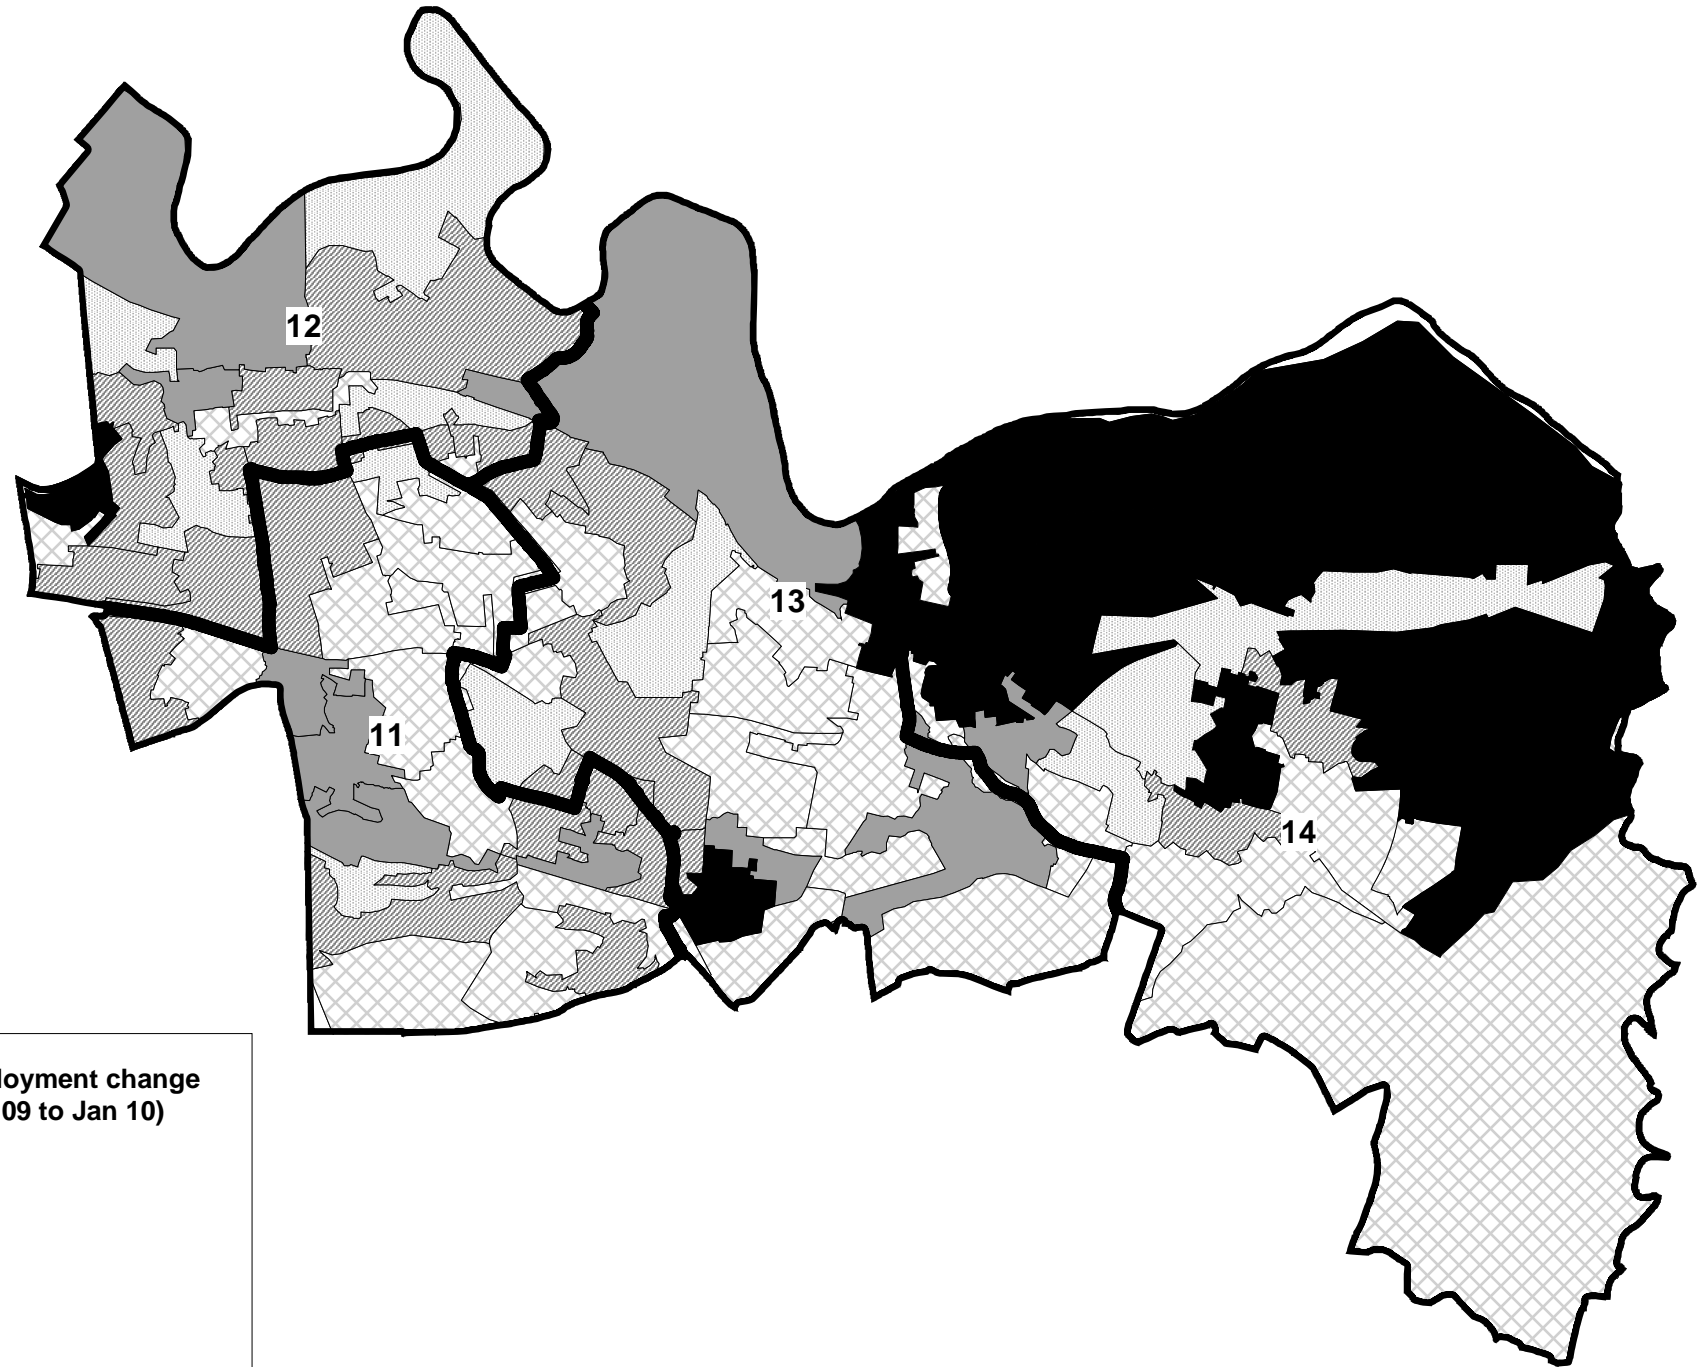

Rutherglen &
Cambuslang
Committee
Area

**Claimant Unemployment
Rate (Jan 10)**

- 10% to 15.4%
- 8% to 9.9%
- 6% to 7.9%
- 4% to 5.9%
- 0.5% to 3.9%
- MM Ward Boundary

Reproduction by permission of Ordnance Survey on behalf of HMSO. © Crown copyright and database right 2010. All rights reserved. Ordnance Survey Licence number 100020730.

Rutherglen & Cambuslang Committee Area

% Change in Claimant Unemployment (Jan 09 to Jan 10)

- 183% to 600%
- 111% to 182.9%
- 84% to 110.9%
- 58% to 83.9%
- 40% to 57.9%
- MM Ward Boundary

Reproduction by permission of Ordnance Survey on behalf of HMSO. © Crown copyright and database right 2010. All rights reserved. Ordnance Survey Licence number 100020730.

Rutherglen & Cambuslang Committee Area

**Claimant Unemployment change
in Numbers (Jan 09 to Jan 10)**

-  21 to 44
-  15 to 20
-  11 to 14
-  7 to 10
-  -9 to 6

 MM Ward Boundary

Reproduction by permission of Ordnance Survey on behalf of HMSO. © Crown copyright and database right 2010. All rights reserved. Ordnance Survey Licence number 100020730.