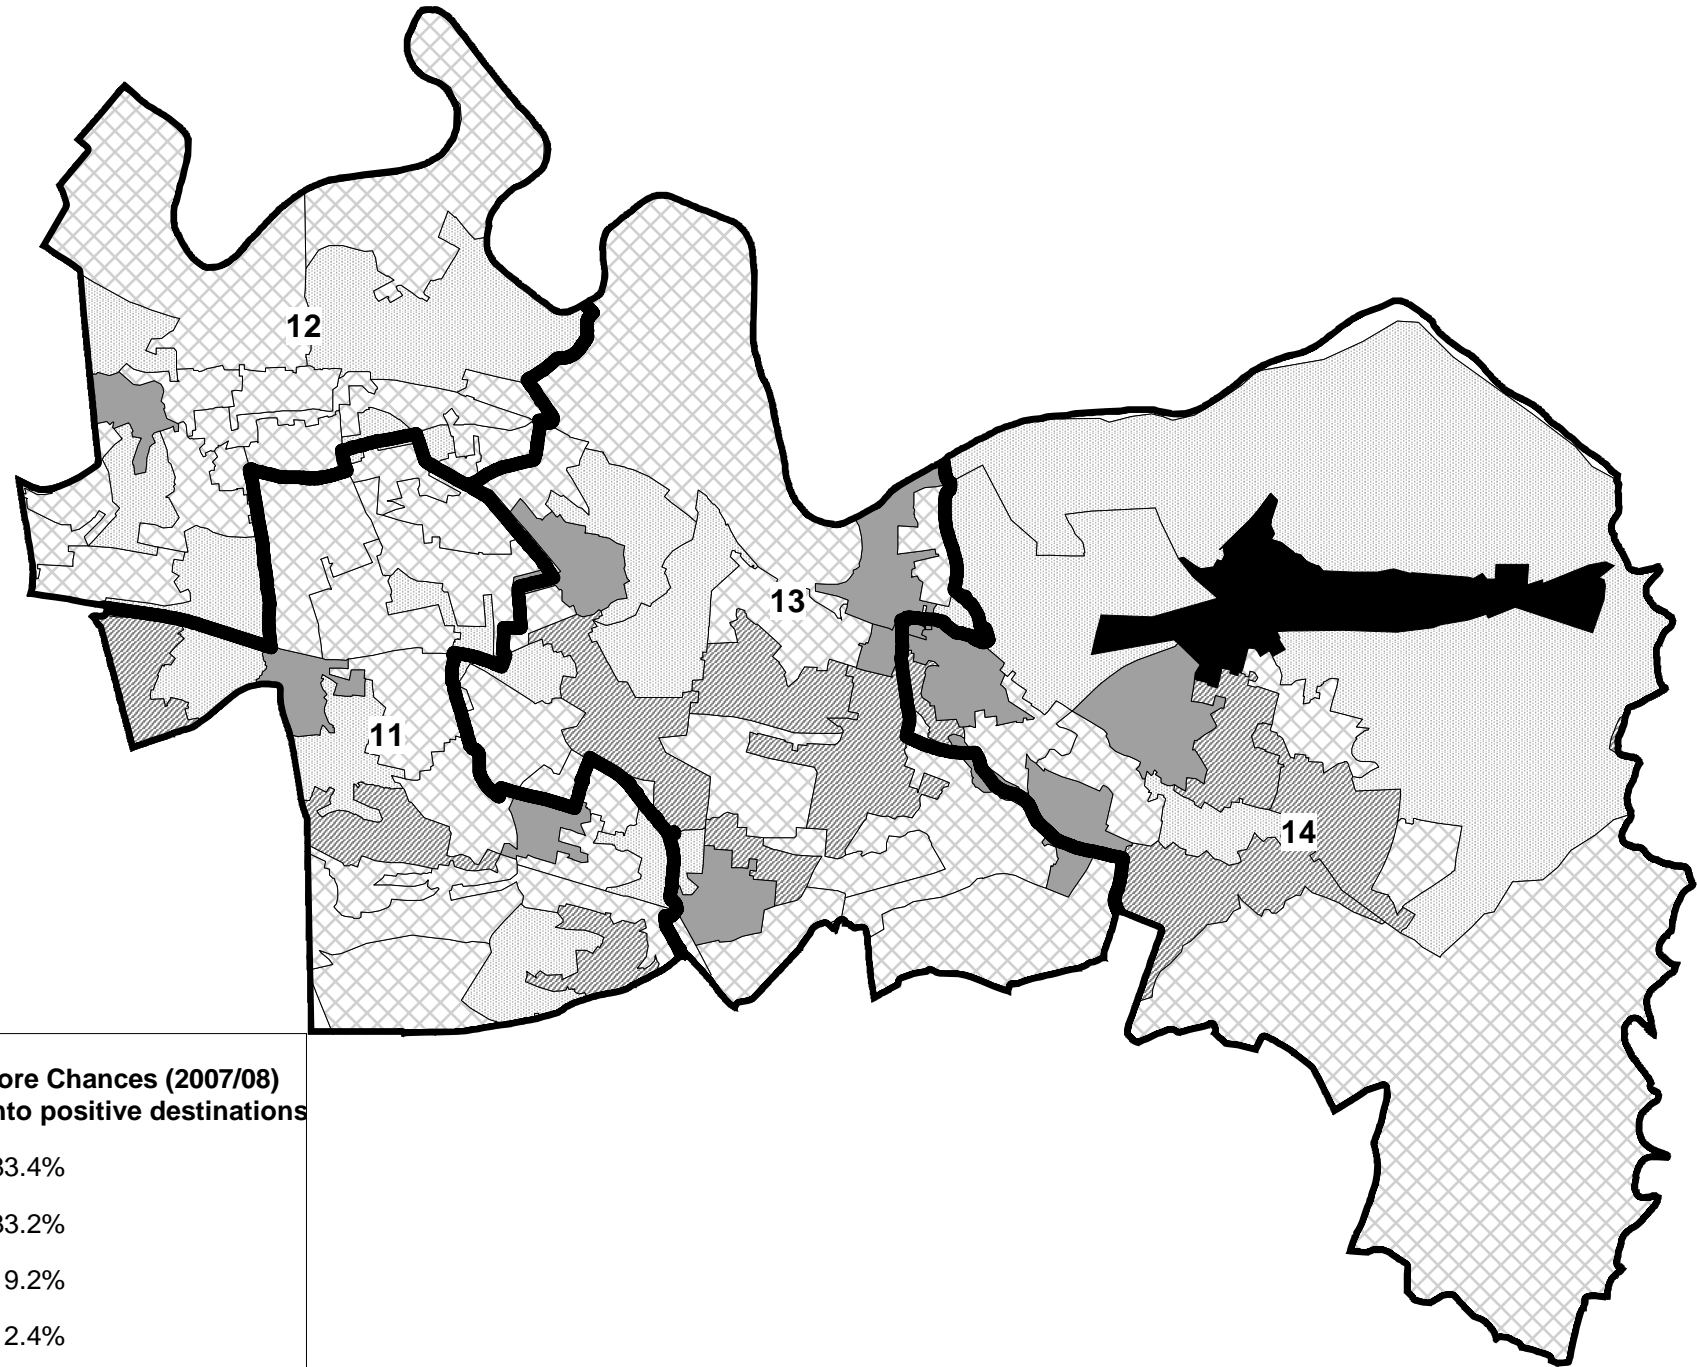

Rutherglen &
Cambuslang
Committee
Area

Comparative Illness (2007)
Rate per 100,000 population

-  20,000 to 37,200
-  15,600 to 19,999
-  11,500 to 15,599
-  8,100 to 11,499
-  2,500 to 8,099
-  MM Ward Boundary

All Crimes & Offences excluding Motoring
Offences, Rate per 10,000 population (2007/08)

 MM Ward Boundary

Reproduction by
permission of
Ordnance Survey
on behalf of HMSO.
© Crown copyright
and database right
2010. All rights
reserved.
Ordnance Survey
Licence number
100020730.

Rutherglen &
Cambuslang
Committee
Area

More Choices, More Chances (2007/08)
% NOT moving into positive destinations

-  33.3% to 83.4%
-  19.3% to 33.2%
-  12.5% to 19.2%
-  5.3% to 12.4%
-  0% to 5.2%

 MM Ward Boundary