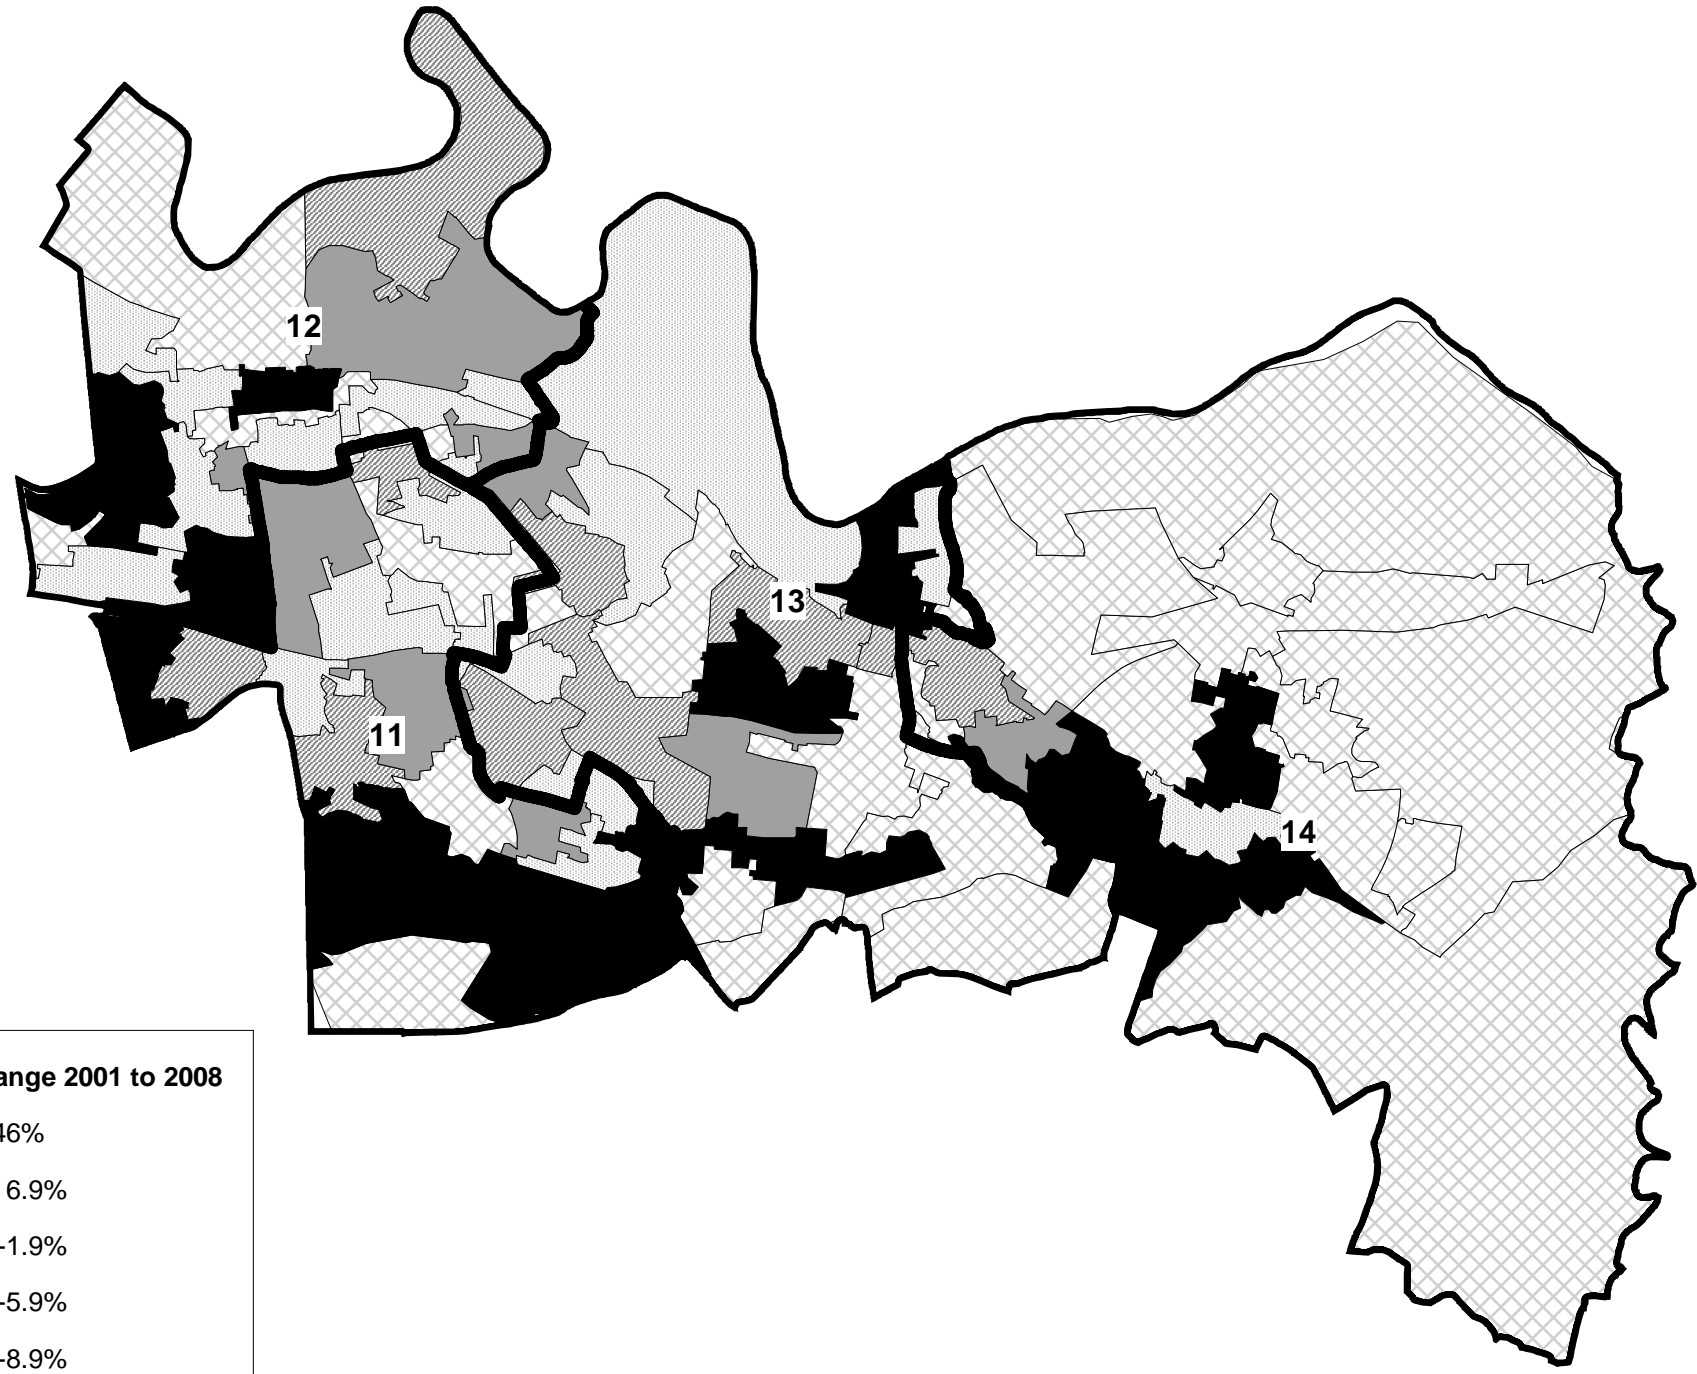

Rutherglen &
Cambuslang
Committee
Area

% Population change 2001 to 2008

-  7% to 446%
-  0% to 6.9%
-  -6% to -1.9%
-  -9% to -5.9%
-  -31% to -8.9%

 MM Ward Boundary

Reproduction by permission of Ordnance Survey on behalf of HMSO. © Crown copyright and database right 2010. All rights reserved. Ordnance Survey Licence number 100020730.

Rutherglen &
Cambuslang
Committee
Area

**% of Children in Families Out of
Work receiving Child Tax Credit**

MM Ward Boundary

Reproduction by
permission of
Ordnance Survey
on behalf of HMSO.
© Crown copyright
and database right
2010. All rights
reserved.
Ordnance Survey
Licence number
100020730.

Rutherglen &
Cambuslang
Committee
Area

**% of Children in Families
receiving Child Tax Credit (Aug 07)**

-  87% to 110%
-  80% to 86%
-  74% to 79%
-  65% to 73%
-  7% to 64%

 MM Ward Boundary

Reproduction by
permission of
Ordnance Survey
on behalf of HMSO.
© Crown copyright
and database right
2010. All rights
reserved.
Ordnance Survey
Licence number
100020730.

Rutherglen &
Cambuslang
Committee
Area

Comparative Illness (2007)
Rate per 100,000 population

-  20,000 to 37,200
-  15,600 to 19,999
-  11,500 to 15,599
-  8,100 to 11,499
-  2,500 to 8,099
-  MM Ward Boundary