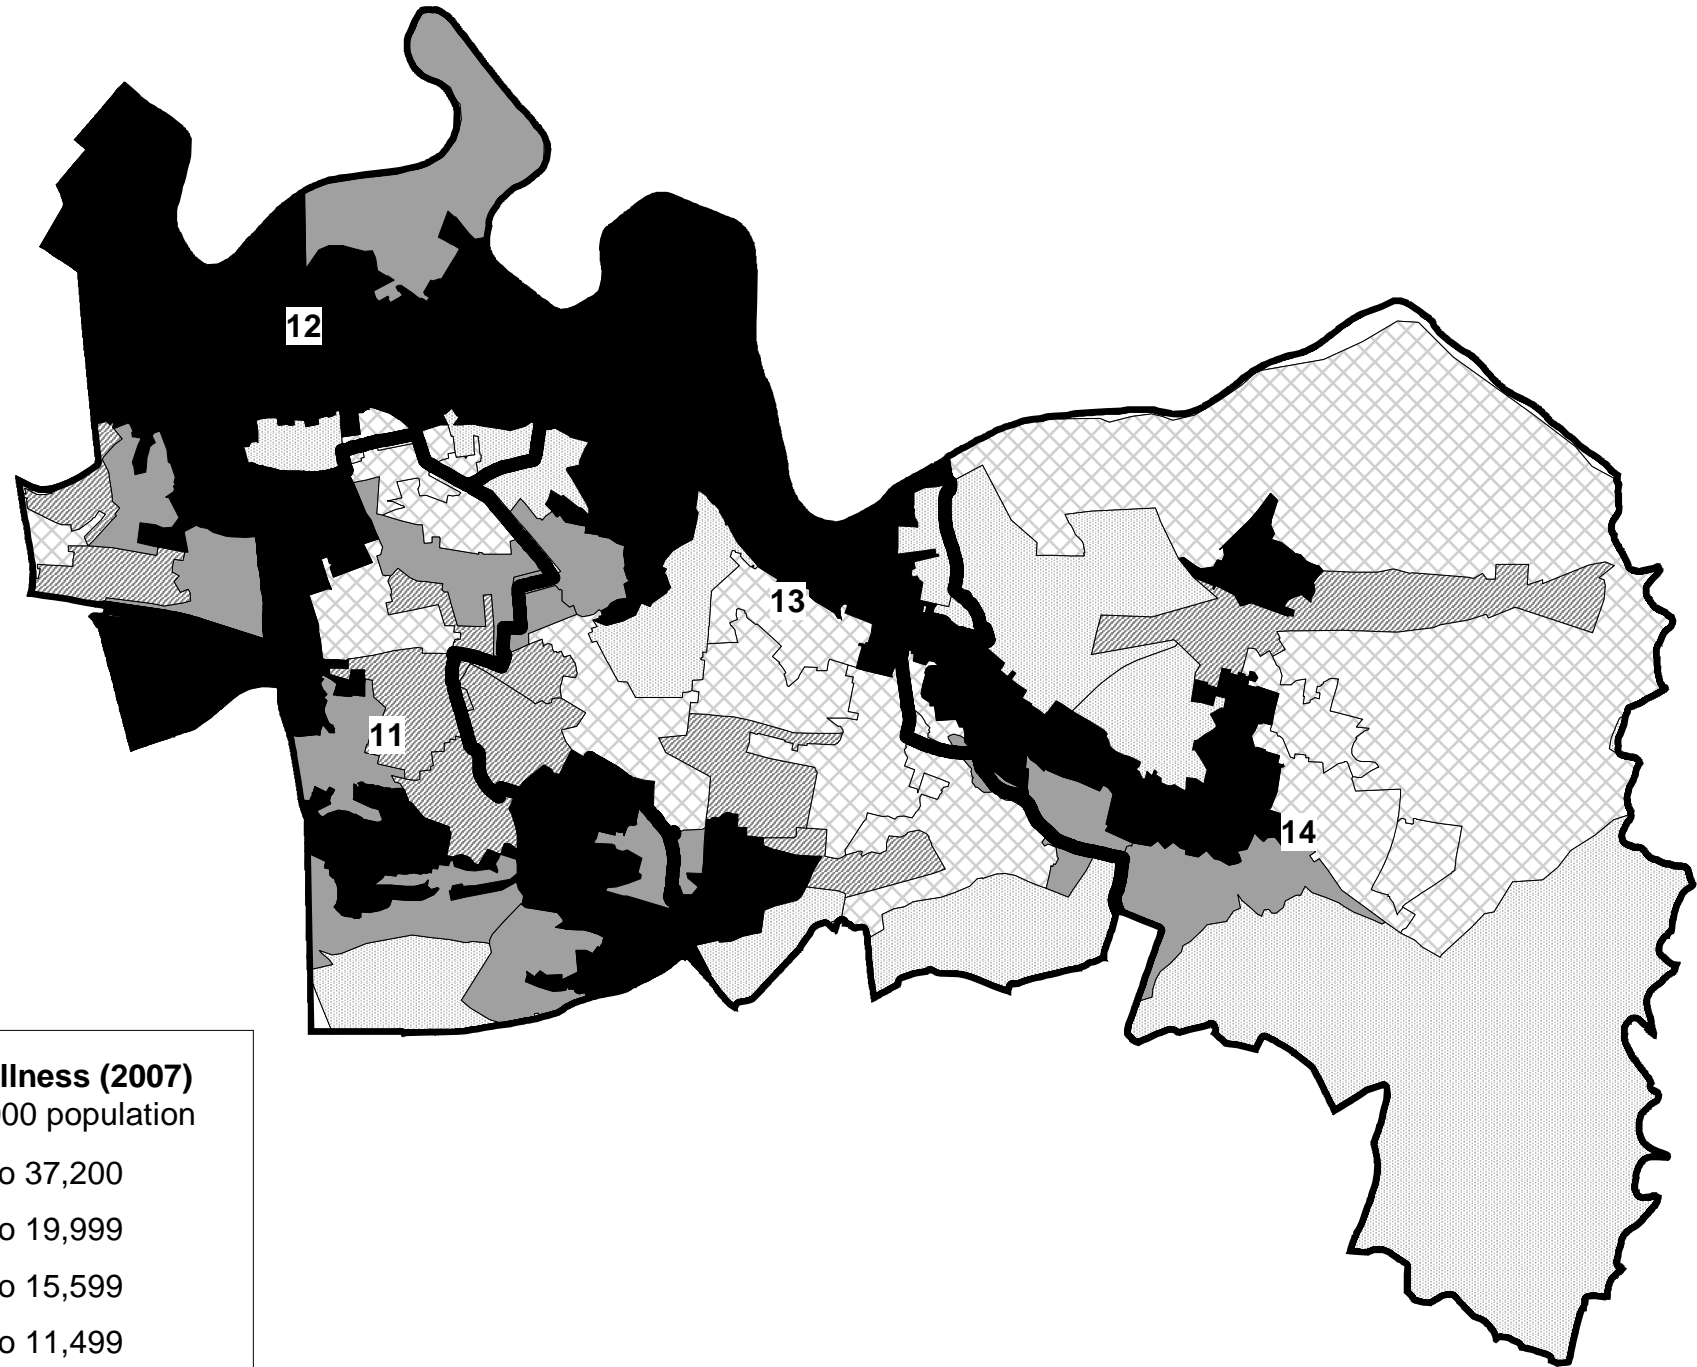

Rutherglen &
Cambuslang
Committee
Area

% Population change 2001 to 2008

-  7% to 446%
-  0% to 6.9%
-  -6% to -1.9%
-  -9% to -5.9%
-  -31% to -8.9%

 MM Ward Boundary

Reproduction by permission of Ordnance Survey on behalf of HMSO. © Crown copyright and database right 2010. All rights reserved. Ordnance Survey Licence number 100020730.

Rutherglen &
Cambuslang
Committee
Area

**% of Children in Families Out of
Work receiving Child Tax Credit**

MM Ward Boundary

Reproduction by
permission of
Ordnance Survey
on behalf of HMSO.
© Crown copyright
and database right
2010. All rights
reserved.
Ordnance Survey
Licence number
100020730.

Rutherglen &
Cambuslang
Committee
Area

**% of Children in Families
receiving Child Tax Credit (Aug 07)**

-  87% to 110%
-  80% to 86%
-  74% to 79%
-  65% to 73%
-  7% to 64%

 MM Ward Boundary

Reproduction by
permission of
Ordnance Survey
on behalf of HMSO.
© Crown copyright
and database right
2010. All rights
reserved.
Ordnance Survey
Licence number
100020730.

Rutherglen &
Cambuslang
Committee
Area

Comparative Illness (2007)
Rate per 100,000 population

-  20,000 to 37,200
-  15,600 to 19,999
-  11,500 to 15,599
-  8,100 to 11,499
-  2,500 to 8,099
-  MM Ward Boundary