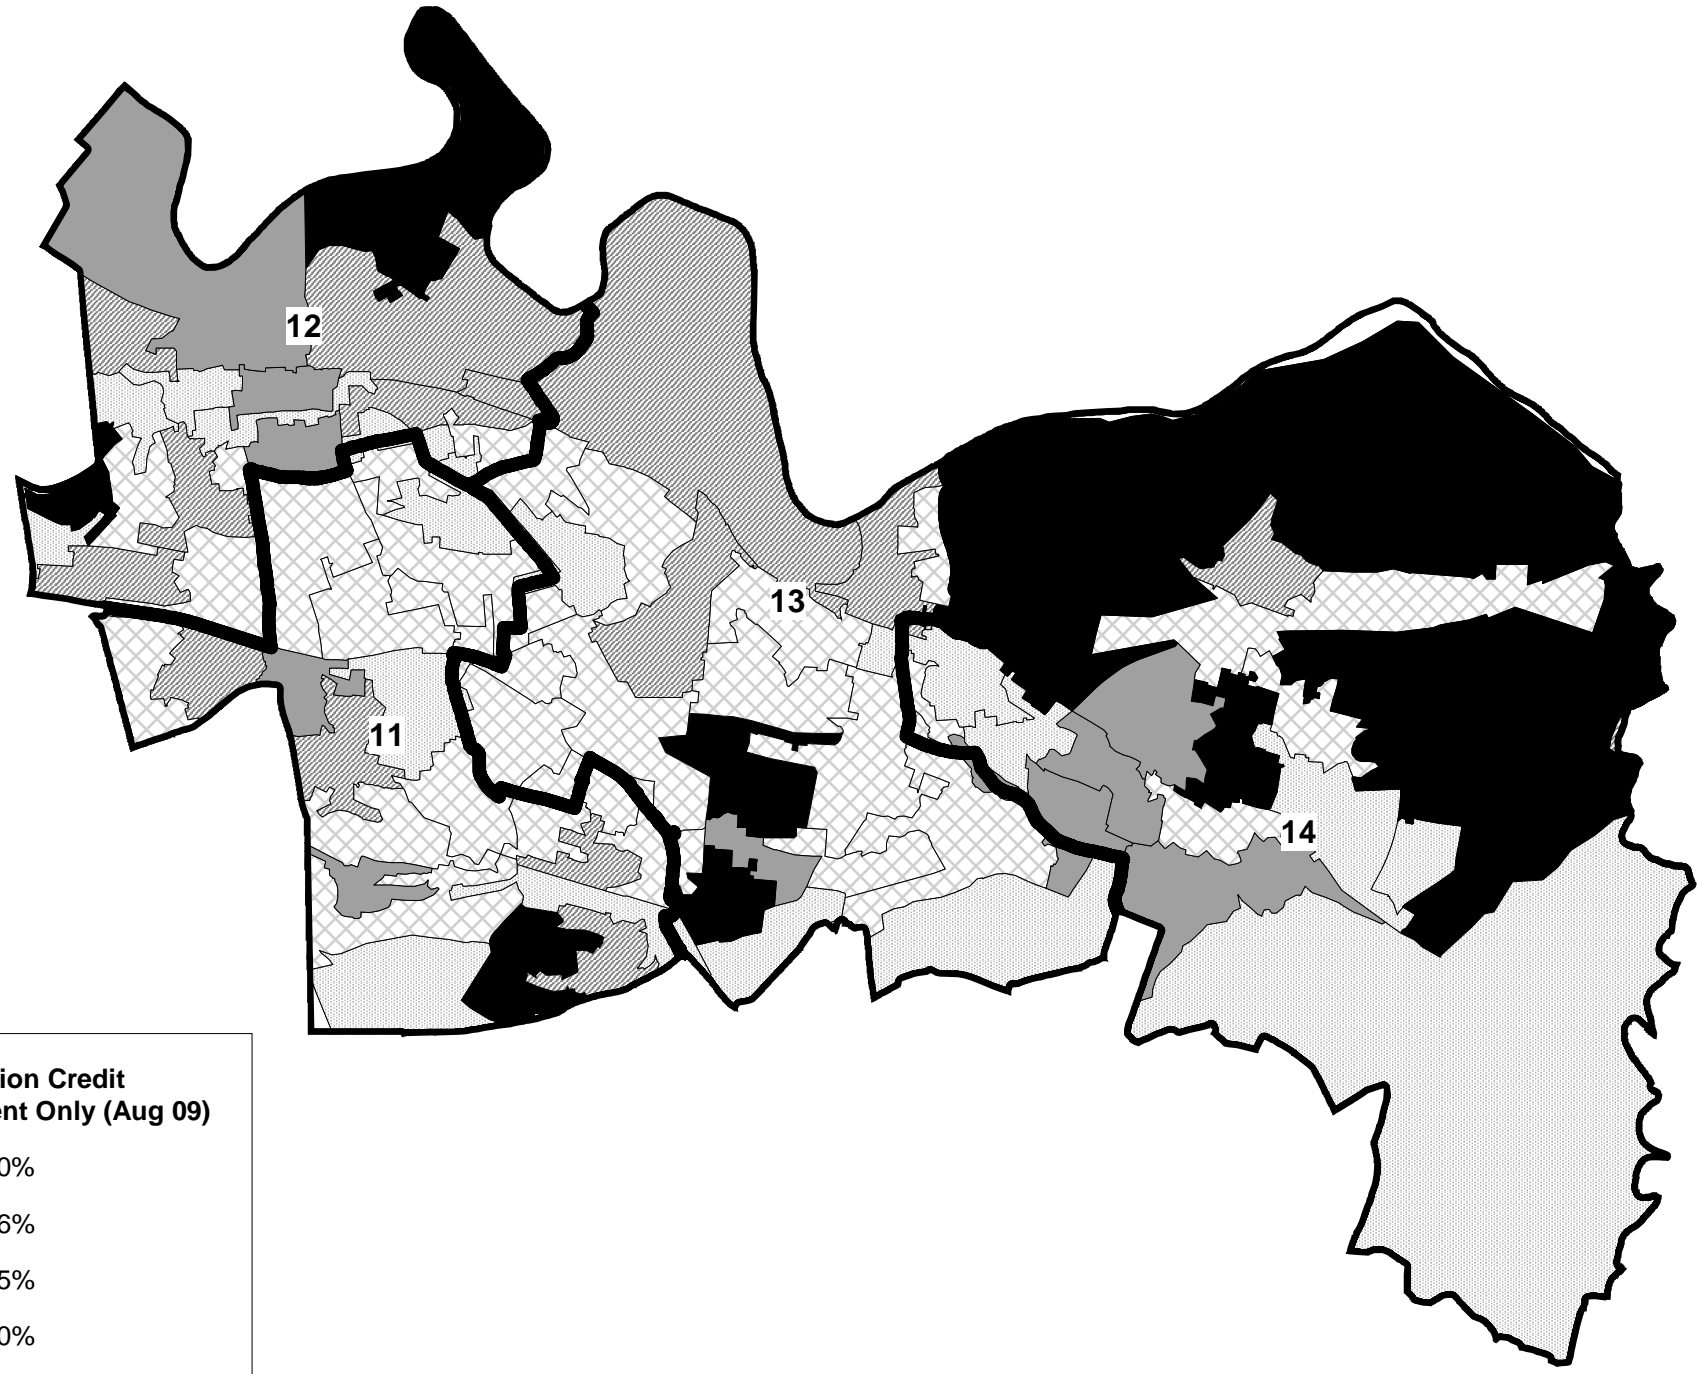

Rutherglen &
Cambuslang
Committee
Area