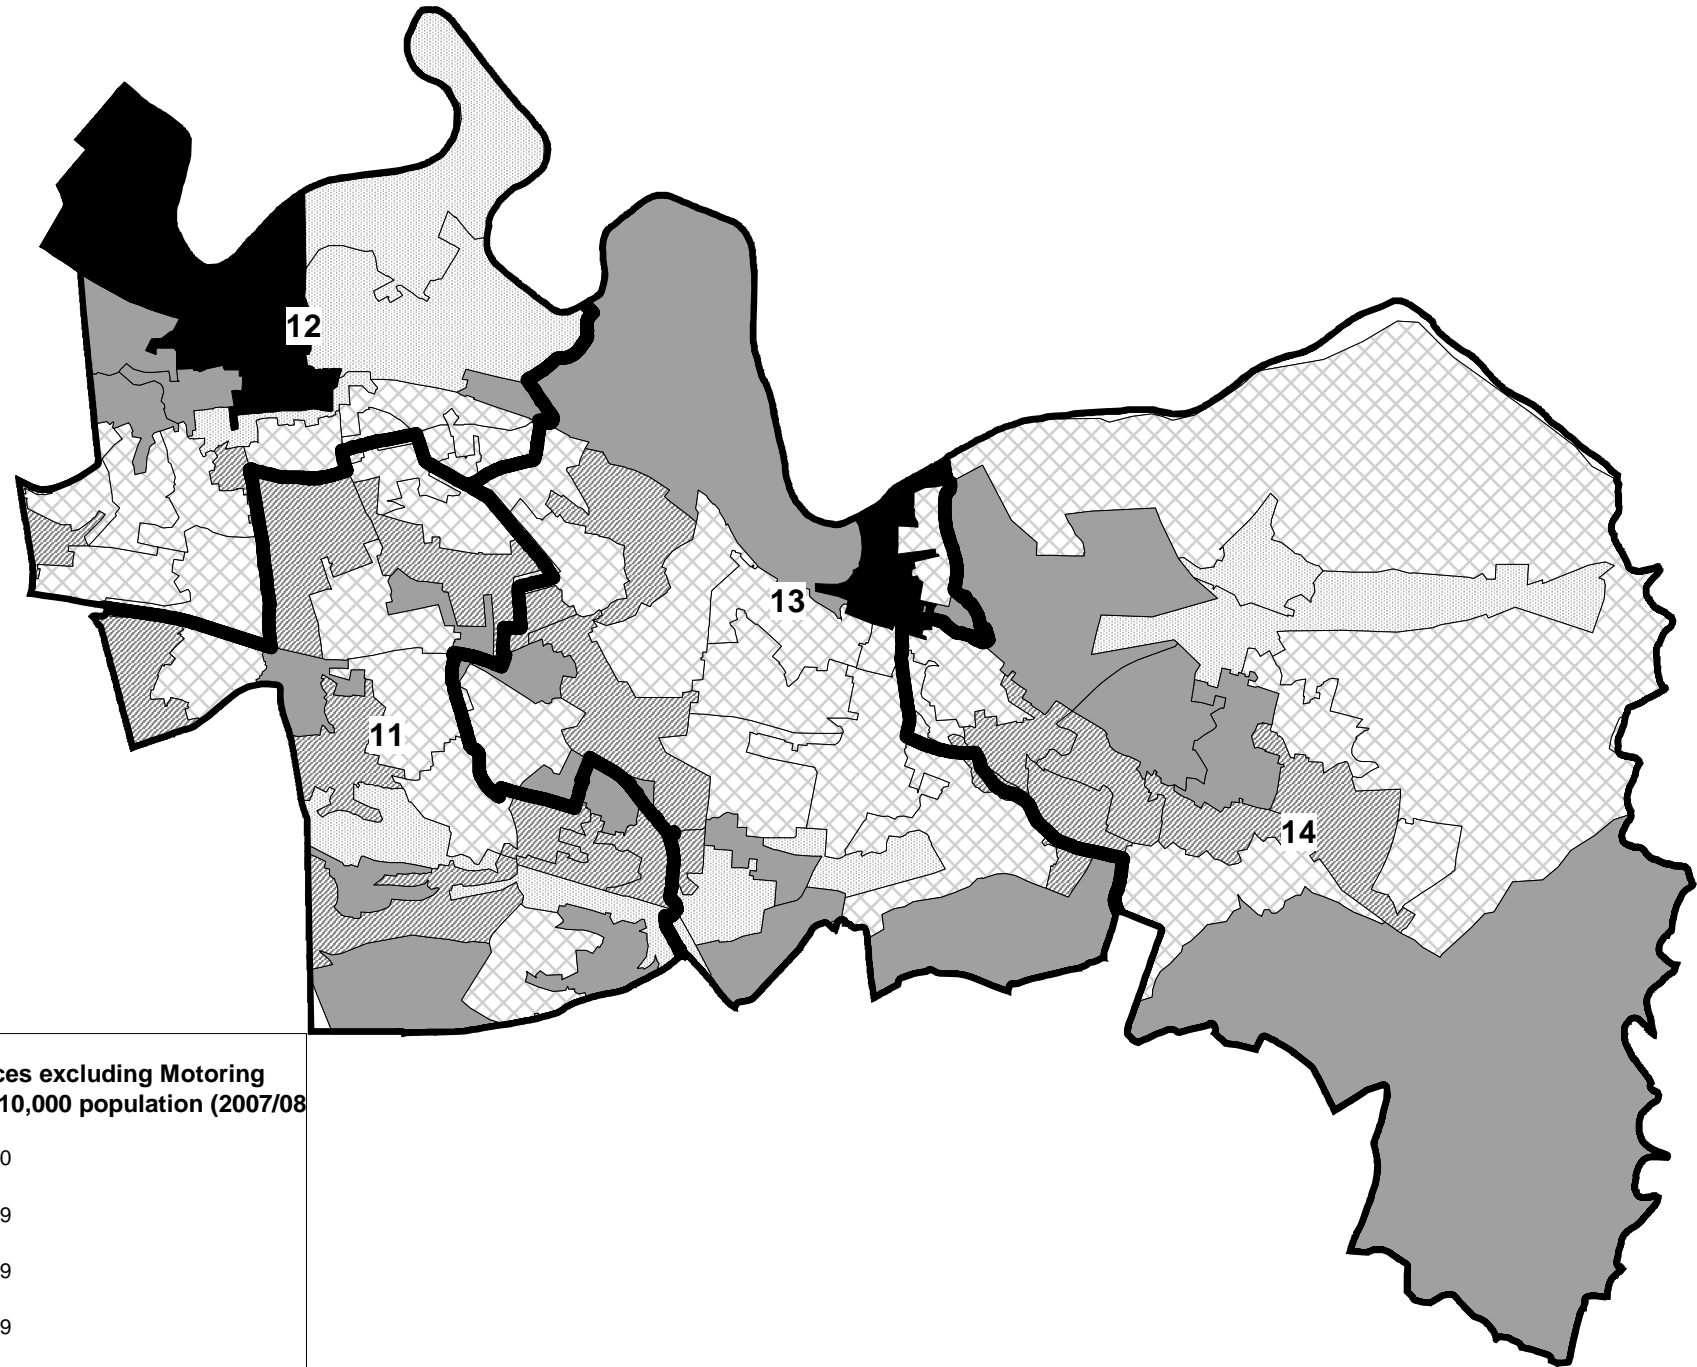

Rutherglen &
Cambuslang
Committee
Area

**% of Children in Families
receiving Child Tax Credit (Aug 07)**

-  87% to 110%
-  80% to 86%
-  74% to 79%
-  65% to 73%
-  7% to 64%

 MM Ward Boundary

Reproduction by
permission of
Ordnance Survey
on behalf of HMSO.
© Crown copyright
and database right
2010. All rights
reserved.
Ordnance Survey
Licence number
100020730.

Rutherglen &
Cambuslang
Committee
Area

Comparative Illness (2007)
Rate per 100,000 population

-  20,000 to 37,200
-  15,600 to 19,999
-  11,500 to 15,599
-  8,100 to 11,499
-  2,500 to 8,099
-  MM Ward Boundary

All Crimes & Offences excluding Motoring
Offences, Rate per 10,000 population (2007/08)

 MM Ward Boundary

Reproduction by
permission of
Ordnance Survey
on behalf of HMSO.
© Crown copyright
and database right
2010. All rights
reserved.
Ordnance Survey
Licence number
100020730.